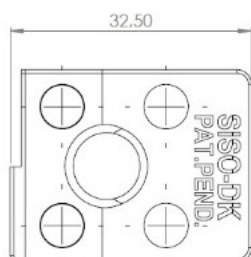

## Description:

Glass Door Handle "Square", F/Double Doors, L+R, Bronze PI, F/Glass Thickness 4-6mm, 1 Zamak Screw W/PVC Tip & 1 Zamak, Screw W/ø5x3,5mm

## Item number:

17.40.084-0

Units	Box	Carton	HS Code	Barcode
Pair	12	240	8302420090	 5704866072205

Changed from 6.00 mm. to 6.20 mm. 23-04-2012

Screws needed - not on drawing!  
One side shown