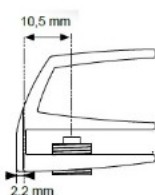

## Description:

Glass Door Handle "Square", F/Double Doors, L+R, Bronze PI, F/Glass Thickness 4-6mm, 1 Zamak Screw W/PVC Tip & 1 Zamak, Screw W/ø5x3,5mm

## Item number:

17.40.084-0

Units	Box	Carton	HS Code	Barcode
Pair	12	240	8302420090	 5704866072205

Changed from 6.00 mm. to 6.20 mm. 23-04-2012

Screws needed - not on drawing!  
One side shown