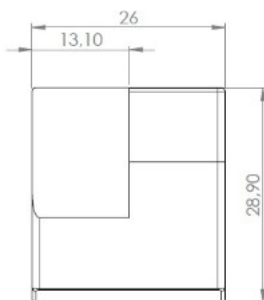

## Description:

Glass Door Handle "Square", F/Double Doors, L+R, Bronze PI, F/Glass Thickness 4-6mm, 1 Zamak Screw W/PVC Tip & 1 Zamak, Screw W/ø5x3,5mm

## Item number:

17.40.084-0

Units	Box	Carton	HS Code	Barcode
Pair	12	240	8302420090	 5704866072205

Changed from 6.00 mm. to 6.20 mm. 23-04-2012

Screws needed - not on drawing!  
One side shown