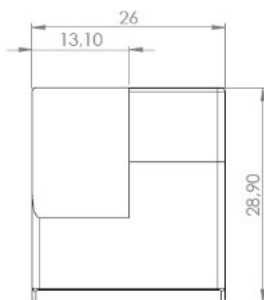

## Description:

Glass Door Handle "Square", F/Double Doors, L+R, Gold Plated F/Glass Thickness 4-5mm, 1 ABS Screw W/PVC Tip & 1 ABS, Screw W/Hard  $\varnothing 5 \times 3,5$ mm ABS Extension.

## Item number:

17.40.083-0

Units	Box	Carton	HS Code	Barcode
Pair	12	240	8302420090	 5704866072199

Changed from 6.00 mm. to 6.20 mm. 23-04-2012

Screws needed - not on drawing!  
One side shown