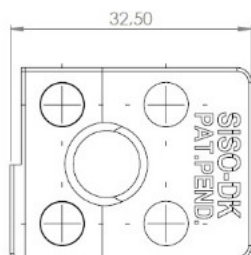

## Description:

Glass Door Handle "Square", F/Double Doors, L+R, Gold Plated F/Glass Thickness 4-5mm, 1 ABS Screw W/PVC Tip & 1 ABS, Screw W/Hard  $\varnothing 5 \times 3,5$ mm ABS Extension.

## Item number:

17.40.083-0

Units	Box	Carton	HS Code	Barcode
Pair	12	240	8302420090	 5704866072199

Changed from 6.00 mm. to 6.20 mm. 23-04-2012

Screws needed - not on drawing!  
One side shown