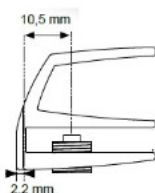

## Description:

Glass Door Handle "Square", F/Double Doors, L+R, Gold Plated F/Glass Thickness 4-5mm, 1 ABS Screw W/PVC Tip & 1 ABS, Screw W/Hard  $\varnothing 5 \times 3,5$ mm ABS Extension.

## Item number:

17.40.083-0

Units	Box	Carton	HS Code	Barcode
Pair	12	240	8302420090	 5704866072199

Changed from 6.00 mm. to 6.20 mm. 23-04-2012

Screws needed - not on drawing!  
One side shown