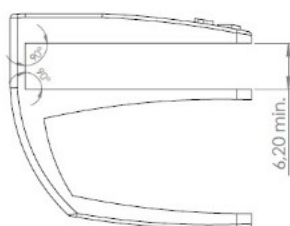

## Description:

Glass Door Handle "Square", F/Double Doors, L+R, Gold Plated F/Glass Thickness 4-5mm, 1 ABS Screw W/PVC Tip & 1 ABS, Screw W/Hard  $\varnothing 5 \times 3,5$ mm ABS Extension.

## Item number:

17.40.083-0

Units	Box	Carton	HS Code	Barcode
Pair	12	240	8302420090	 5704866072199

Changed from 6.00 mm. to 6.20 mm. 23-04-2012

Screws needed - not on drawing!  
One side shown