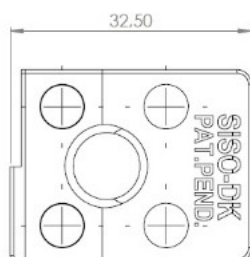

## Description:

Glass Door Handle "Square", F/Double Doors, L+R, Black Anod, F/Glass Thickness 4-6mm, 1 Zamak Screw W/PVC Tip & 1 Zamak, Screw W/ø5x3,5mm

## Item number:

17.40.082-0

Units	Box	Carton	HS Code	Barcode
Pair	10	100	8302420090	 5704866072182

Changed from 6.00 mm. to 6.20 mm. 23-04-2012

Screws needed - not on drawing!  
One side shown