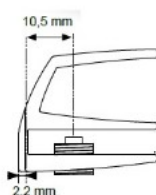

## Description:

Glass Door Handle "Square", F/Double Doors, L+R, Black Anod, F/Glass Thickness 4-6mm, 1 Zamak Screw W/PVC Tip & 1 Zamak, Screw W/ø5x3,5mm

## Item number:

17.40.082-0

Units	Box	Carton	HS Code	Barcode
Pair	10	100	8302420090	 5704866072182

Changed from 6.00 mm. to 6.20 mm. 23-04-2012

Screws needed - not on drawing!  
One side shown