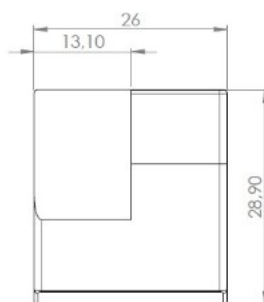

## Description:

Glass Door Handle "Square", F/Double Doors, L+R, Black Anod, F/Glass Thickness 4-6mm, 1 Zamak Screw W/PVC Tip & 1 Zamak, Screw W/ø5x3,5mm

## Item number:

17.40.082-0

Units	Box	Carton	HS Code	Barcode
Pair	10	100	8302420090	 5704866072182

Changed from 6.00 mm. to 6.20 mm. 23-04-2012

Screws needed - not on drawing!  
One side shown