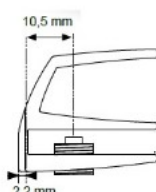

PRODUCT SHEET

Description:

Glass Door Handle "Square", F/Double Doors, L+R, Alu Finish, F/Glass Thickness 4-6mm, 1 Zamak Screw W/PVC Tip & 1 Zamak, Screw W/ø5x3,5mm

Item number:

17.40.081-0

Units	Box	Carton	HS Code	Barcode
Pair	10	100	8302420090	 5704866072175

Changed from 6.00 mm. to 6.20 mm. 23-04-2012

Screws needed - not on drawing!
One side shown

SISO A/S

Mileparken 11
DK-2740 Skovlunde
Denmark
VAT: DK 24786013

Phone +45 45 830 900

www.siso.dk
siso@siso.dk

Danske Bank
Nytorv Branch
Copenhagen
SWIFT: DABADKKK