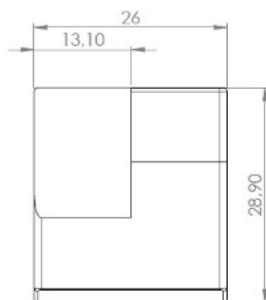

PRODUCT SHEET

Description:

Glass Door Handle "Square", F/Double Doors, L+R, Alu Finish, F/Glass Thickness 4-6mm, 1 Zamak Screw W/PVC Tip & 1 Zamak, Screw W/ø5x3,5mm

Item number:

17.40.081-0

Units	Box	Carton	HS Code	Barcode
Pair	10	100	8302420090	 5704866072175

Changed from 6.00 mm. to 6.20 mm. 23-04-2012

Screws needed - not on drawing!
One side shown

SISO A/S

Mileparken 11
DK-2740 Skovlunde
Denmark
VAT: DK 24786013

Phone +45 45 830 900

www.siso.dk
siso@siso.dk

Danske Bank
Nytorv Branch
Copenhagen
SWIFT: DABADKKK