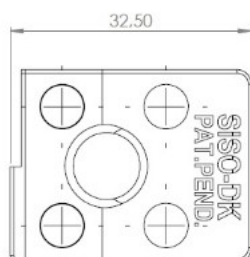

PRODUCT SHEET

Description:

Glass Door Handle "Square", F/Double Doors, L+R, Alu Finish, F/Glass Thickness 4-6mm, 1 Zamak Screw W/PVC Tip & 1 Zamak, Screw W/ø5x3,5mm

Item number:

17.40.081-0

Units	Box	Carton	HS Code	Barcode
Pair	10	100	8302420090	 5704866072175

Changed from 6.00 mm. to 6.20 mm. 23-04-2012

Screws needed - not on drawing!
One side shown

SISO A/S

Mileparken 11
DK-2740 Skovlunde
Denmark
VAT: DK 24786013

Phone +45 45 830 900

www.siso.dk
siso@siso.dk

Danske Bank
Nytorv Branch
Copenhagen
SWIFT: DABADKKK