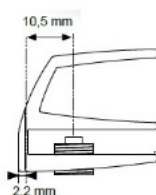

## Description:

Glass Door Handle "Square", F/Double Doors, L+R, Chrome Pl, F/Glass Thickness 4-6mm, 1 Zamak Screw W/PVC Tip & 1 Zamak, Screw W/ø5x3,5mm

## Item number:

17.40.080-0

Units	Box	Carton	HS Code	Barcode
Pair	10	100	8302420090	 5704866072168

Changed from 6.00 mm. to 6.20 mm. 23-04-2012

Screws needed - not on drawing!  
One side shown