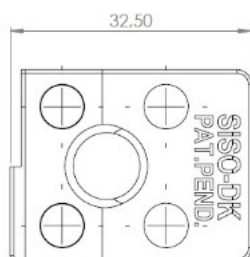

## Description:

Glass Door Handle "Square", F/Double Doors, L+R, Chrome Pl, F/Glass Thickness 4-6mm, 1 Zamak Screw W/PVC Tip & 1 Zamak, Screw W/ø5x3,5mm

## Item number:

17.40.080-0

Units	Box	Carton	HS Code	Barcode
Pair	10	100	8302420090	 5704866072168

Changed from 6.00 mm. to 6.20 mm. 23-04-2012

Screws needed - not on drawing!  
One side shown