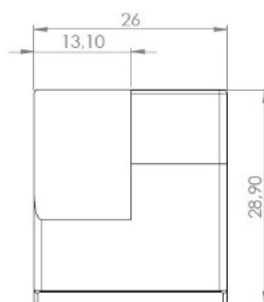

## Description:

Glass Door Handle "Square", F/Double Doors, L+R, Chrome Pl, F/Glass Thickness 4-6mm, 1 Zamak Screw W/PVC Tip & 1 Zamak, Screw W/ø5x3,5mm

## Item number:

17.40.080-0

Units	Box	Carton	HS Code	Barcode
Pair	10	100	8302420090	 5704866072168

Changed from 6.00 mm. to 6.20 mm. 23-04-2012

Screws needed - not on drawing!  
One side shown