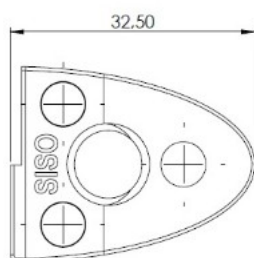

PRODUCT SHEET

Description:

Glass Door Handle "Badge", F/Double Doors, L+R, Gold Plated F/Glass Thickness 4-5mm, 1 ABS Screw W/PVC Tip & 1 ABS, Screw W/Hard $\varnothing 5 \times 3,5$ mm ABS Extension.

Item number:

17.40.073-0

Units	Box	Carton	HS Code	Barcode
Pair	12	240	8302420090	 5704866072144

Changed from 6,00 mm. to 6,20 mm. 23-04-2012

Screw needed - not on drawing!!
One side shown

SISO A/S

Mileparken 11
DK-2740 Skovlunde
Denmark
VAT: DK 24786013