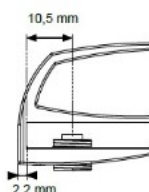

PRODUCT SHEET

Description:

Glass Door Handle "Badge", F/Double Doors, L+R, Gold Plated F/Glass Thickness 4-5mm, 1 ABS Screw W/PVC Tip & 1 ABS, Screw W/Hard $\varnothing 5 \times 3,5$ mm ABS Extension.

Item number:

17.40.073-0

Units	Box	Carton	HS Code	Barcode
Pair	12	240	8302420090	 5704866072144

Changed from 6,00 mm. to 6,20 mm. 23-04-2012

Screw needed - not on drawing!!
One side shown

SISO A/S

Mileparken 11
DK-2740 Skovlunde
Denmark
VAT: DK 24786013