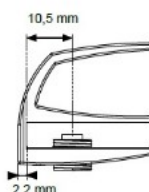

## Item number:

17.40.072-0

Units	Box	Carton	HS Code	Barcode
Pair	12	240	8302420090	 5704866072137

Changed from 6,00 mm. to 6,20 mm. 23-04-2012

Screw needed - not on drawing!!  
One side shown