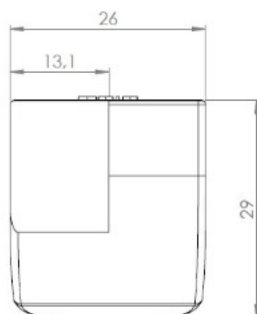

## Description:

Glass Door Handle "Badge", F/Double Doors, L+R, Black Anod, F/Glass Thickness 4-5mm, 1 ABS Screw W/PVC Tip & 1 ABS, Screw W/Hard  $\varnothing 5 \times 3,5$ mm ABS Extension.

## Item number:

17.40.072-0

Units	Box	Carton	HS Code	Barcode
Pair	12	240	8302420090	 5704866072137

Changed from 6,00 mm. to 6,20 mm. 23-04-2012

Screw needed - not on drawing!!  
One side shown