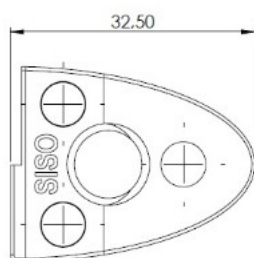

## Description:

Glass Door Handle "Badge", F/Double Doors, L+R, Black Anod, F/Glass Thickness 4-5mm, 1 ABS Screw W/PVC Tip & 1 ABS, Screw W/Hard  $\varnothing 5 \times 3,5$ mm ABS Extension.

## Item number:

17.40.072-0

Units	Box	Carton	HS Code	Barcode
Pair	12	240	8302420090	 5704866072137

Changed from 6,00 mm. to 6,20 mm. 23-04-2012

Screw needed - not on drawing!!  
One side shown