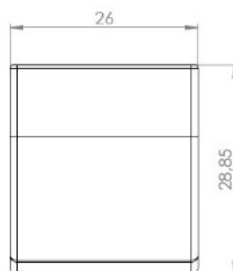

## Description:

Glass Door Handle "Square" F/Single Doors, Bronze PI,F/Glass Thickness 4-6mm, 1 Zamak Screw W/PVC Tip & 1 Zamak Screw, with  $\varnothing 5 \times 3,5$ mm Extension

## Item number:

17.40.064-0

Units	Box	Carton	HS Code	Barcode
Pcs.	12	240	8302420090	 5704866072106

Changed from 6,00 mm. to 6,20 mm. 23-04-2012

Screws needed - not on drawing!!