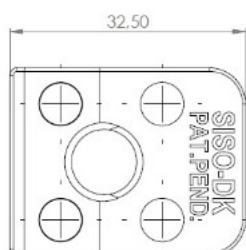

## Description:

Glass Door Handle "Square" F/Single Doors, Bronze PI,F/Glass Thickness 4-6mm, 1 Zamak Screw W/PVC Tip & 1 Zamak Screw, with  $\varnothing 5 \times 3,5$ mm Extension

## Item number:

17.40.064-0

Units	Box	Carton	HS Code	Barcode
Pcs.	12	240	8302420090	 5704866072106

Changed from 6,00 mm. to 6,20 mm. 23-04-2012

Screws needed - not on drawing!!