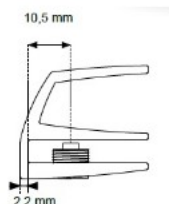

## Description:

Glass Door Handle "Square" F/Single Doors, Bronze PI,F/Glass Thickness 4-6mm, 1 Zamak Screw W/PVC Tip & 1 Zamak Screw, with  $\varnothing 5 \times 3,5$ mm Extension

## Item number:

17.40.064-0

Units	Box	Carton	HS Code	Barcode
Pcs.	12	240	8302420090	 5704866072106

Changed from 6,00 mm. to 6,20 mm. 23-04-2012

Screws needed - not on drawing!!