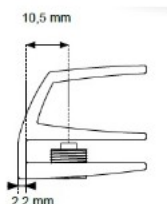

PRODUCT SHEET

Description:

Glass Door Handle "Square" F/Single Doors, Gold PI, F/Glass Thickness 4-5mm, 1 ABS Screw W/PVC Tip & 1 ABS Screw W/Hard, ø5x3,5mm ABS Extension

Item number:

17.40.063-0

Units	Box	Carton	HS Code	Barcode
Pcs.	12	240	8302420090	 5704866072090

Changed from 6,00 mm. to 6,20 mm. 23-04-2012

Screws needed - not on drawing!!

SISO A/S

Mileparken 11
DK-2740 Skovlunde
Denmark
VAT: DK 24786013

Phone +45 45 830 900

www.siso.dk
siso@siso.dk

Danske Bank
Nytorv Branch
Copenhagen
SWIFT: DABADKKK