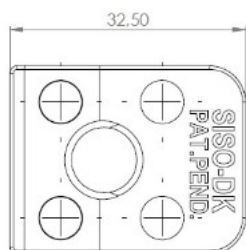

PRODUCT SHEET

Description:

Glass Door Handle "Square" F/Single Doors, Gold PI, F/Glass Thickness 4-5mm, 1 ABS Screw W/PVC Tip & 1 ABS Screw W/Hard, ø5x3,5mm ABS Extension

Item number:

17.40.063-0

Units	Box	Carton	HS Code	Barcode
Pcs.	12	240	8302420090	 5704866072090

Changed from 6,00 mm. to 6,20 mm. 23-04-2012

Screws needed - not on drawing!!

SISO A/S

Mileparken 11
DK-2740 Skovlunde
Denmark
VAT: DK 24786013

Phone +45 45 830 900

www.siso.dk
siso@siso.dk

Danske Bank
Nytorv Branch
Copenhagen
SWIFT: DABADKKK