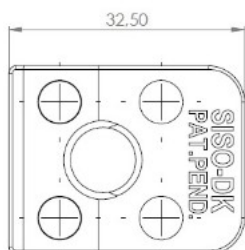

PRODUCT SHEET

Description:

Glass Door Handle "Square" F/Single Doors, Black Ano,F/Glass Thickness 4-6mm, 1 Zamak Screw W/PVC Tip & 1 Zamak Screw, with $\varnothing 5 \times 3,5$ mm Extension

Item number:

17.40.062-0

Units	Box	Carton	HS Code	Barcode
Pcs.	10	100	8302420090	 5704866072083

Changed from 6.00 mm. to 6.20 mm. 23-04-2012

Screws needed - not on drawing!!

SISO A/S

Mileparken 11
DK-2740 Skovlunde
Denmark
VAT: DK 24786013