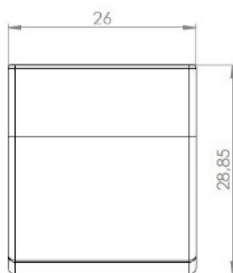

PRODUCT SHEET

Description:

Glass Door Handle "Square" F/Single Doors, Black Ano,F/Glass Thickness 4-6mm, 1 Zamak Screw W/PVC Tip & 1 Zamak Screw, with $\varnothing 5 \times 3,5$ mm Extension

Item number:

17.40.062-0

Units	Box	Carton	HS Code	Barcode
Pcs.	10	100	8302420090	 5704866072083

Changed from 6.00 mm. to 6.20 mm. 23-04-2012

Screws needed - not on drawing!!

SISO A/S

Mileparken 11
DK-2740 Skovlunde
Denmark
VAT: DK 24786013