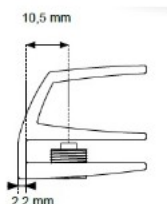

PRODUCT SHEET

Description:

Glass Door Handle "Square" F/Single Doors, Black Ano,F/Glass Thickness 4-6mm, 1 Zamak Screw W/PVC Tip & 1 Zamak Screw, with $\varnothing 5 \times 3,5$ mm Extension

Item number:

17.40.062-0

Units	Box	Carton	HS Code	Barcode
Pcs.	10	100	8302420090	 5704866072083

Changed from 6.00 mm. to 6.20 mm. 23-04-2012

Screws needed - not on drawing!!

SISO A/S

Mileparken 11
DK-2740 Skovlunde
Denmark
VAT: DK 24786013