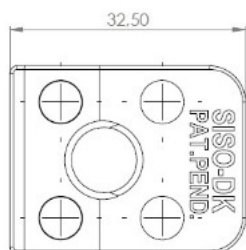

PRODUCT SHEET

Description:

Glass Door Handle "Square" F/Single Doors,Alu Finish,F/Glass Thickness 4-6mm, 1 Zamak Screw W/PVC Tip & 1 Zamak Screw, with $\varnothing 5 \times 3,5$ mm Extension

Item number:

17.40.061-0

Units	Box	Carton	HS Code	Barcode
Pcs.	10	100	8302420090	 5704866072076

Changed from 6,00 mm. to 6,20 mm. 23-04-2012

Screws needed - not on drawing!!

SISO A/S

Mileparken 11
DK-2740 Skovlunde
Denmark
VAT: DK 24786013