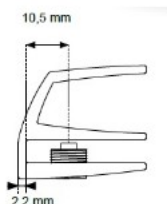

PRODUCT SHEET

Description:

Glass Door Handle "Square" F/Single Doors,Alu Finish,F/Glass Thickness 4-6mm, 1 Zamak Screw W/PVC Tip & 1 Zamak Screw, with $\varnothing 5 \times 3,5$ mm Extension

Item number:

17.40.061-0

Units	Box	Carton	HS Code	Barcode
Pcs.	10	100	8302420090	 5704866072076

Changed from 6,00 mm. to 6,20 mm. 23-04-2012

Screws needed - not on drawing!!

SISO A/S

Mileparken 11
DK-2740 Skovlunde
Denmark
VAT: DK 24786013