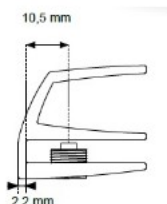

PRODUCT SHEET

Description:

Glass Door Handle "Square" F/Single Doors, Chrome Pl,F/Glass Thickness 4-6mm, 1 Zamak Screw W/PVC Tip & 1 Zamak Screw, with $\varnothing 5 \times 3,5$ mm Extension

Item number:

17.40.060-0

| Units | Box | Carton | HS Code | Barcode |
|-------|-----|--------|------------|---|
| Pcs. | 10 | 100 | 8302420090 |  5704866072069 |

Changed from 6.00 mm. to 6.20 mm. 23-04-2012

Screws needed - not on drawing!!