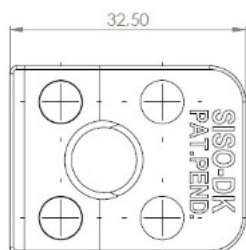

PRODUCT SHEET

Description:

Glass Door Handle "Square" F/Single Doors, Chrome Pl,F/Glass Thickness 4-6mm, 1 Zamak Screw W/PVC Tip & 1 Zamak Screw, with $\varnothing 5 \times 3,5$ mm Extension

Item number:

17.40.060-0

| Units | Box | Carton | HS Code | Barcode |
|-------|-----|--------|------------|---|
| Pcs. | 10 | 100 | 8302420090 |  5704866072069 |

Changed from 6.00 mm. to 6.20 mm. 23-04-2012

Screws needed - not on drawing!!