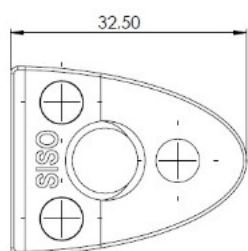

## Description:

Glass Door Handle "Badge" F/Single Doors, Gold Pl, F/Glass F/Glass Thickness 4-5mm, 1 ABS Screw W/PVC Tip & 1 ABS Screw, W/Hard ø5x3,5mm ABS Extension

## Item number:

17.40.053-0

Units	Box	Carton	HS Code	Barcode
Pcs.	12	240	8302420090	 5704866072045

Changed from 6,00 mm. to 6,20 mm. 23-04-2012

Screw needed - not on drawing!!