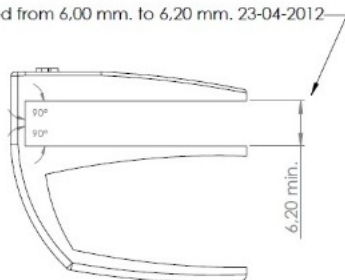

## Description:

Glass Door Handle "Badge" F/Single Doors, Gold Pl, F/Glass F/Glass Thickness 4-5mm, 1 ABS Screw W/PVC Tip & 1 ABS Screw, W/Hard ø5x3,5mm ABS Extension

## Item number:

17.40.053-0

Units	Box	Carton	HS Code	Barcode
Pcs.	12	240	8302420090	 5704866072045

Changed from 6,00 mm. to 6,20 mm. 23-04-2012

Screw needed - not on drawing!!