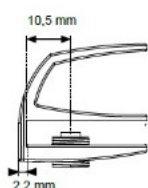

## Item number:

17.40.053-0

Units	Box	Carton	HS Code	Barcode
Pcs.	12	240	8302420090	 5704866072045

Changed from 6,00 mm. to 6,20 mm. 23-04-2012

Screw needed - not on drawing!!