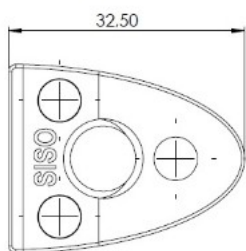

## Description:

Glass Door Handle "Badge" F/Single Doors, Black Ano,F/Glass Thickness 4-6mm, 1 Zamak Screw W/PVC Tip & 1 Zamak Screw, with  $\varnothing 5 \times 3,5$ mm Extension

## Item number:

17.40.052-0

| Units | Box | Carton | HS Code    | Barcode   |
|-------|-----|--------|------------|---|
| Pcs.  | 10  | 100    | 8302420090 | <br>5704866072038 |

Changed from 6,00 mm. to 6,20 mm. 23-04-2012