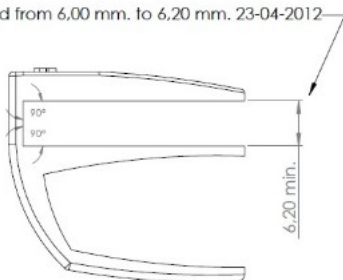

## Description:

Glass Door Handle "Badge" F/Single Doors, Black Ano,F/Glass Thickness 4-6mm, 1 Zamak Screw W/PVC Tip & 1 Zamak Screw, with  $\varnothing 5 \times 3,5$ mm Extension

## Item number:

17.40.052-0

| Units | Box | Carton | HS Code    | Barcode   |
|-------|-----|--------|------------|---|
| Pcs.  | 10  | 100    | 8302420090 | <br>5704866072038 |

Changed from 6,00 mm. to 6,20 mm. 23-04-2012