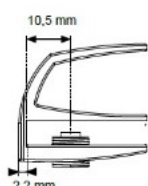

## Description:

Glass Door Handle "Badge" F/Single Doors, Black Ano,F/Glass Thickness 4-6mm, 1 Zamak Screw W/PVC Tip & 1 Zamak Screw, with  $\varnothing 5 \times 3,5$ mm Extension

## Item number:

17.40.052-0

| Units | Box | Carton | HS Code    | Barcode   |
|-------|-----|--------|------------|---|
| Pcs.  | 10  | 100    | 8302420090 | <br>5704866072038 |

Changed from 6,00 mm. to 6,20 mm. 23-04-2012

Screw needed - not on drawing!!