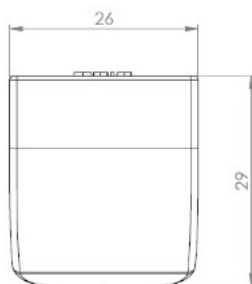

## Description:

Glass Door Handle "Badge" F/Single Doors, Black Ano,F/Glass Thickness 4-6mm, 1 Zamak Screw W/PVC Tip & 1 Zamak Screw, with  $\varnothing 5 \times 3,5$ mm Extension

## Item number:

17.40.052-0

| Units | Box | Carton | HS Code    | Barcode   |
|-------|-----|--------|------------|---|
| Pcs.  | 10  | 100    | 8302420090 | <br>5704866072038 |

Changed from 6,00 mm. to 6,20 mm. 23-04-2012