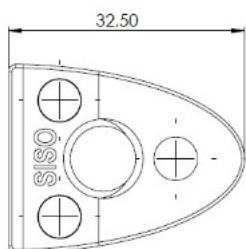

PRODUCT SHEET

Description:

Glass Door Handle "Badge" F/Single Doors, Chrome Pl, F/Glass Thickness 4-6mm, 1 Zamak Screw W/PVC Tip & 1 Zamak Screw, with $\varnothing 5 \times 3,5$ mm Extension

Item number:

17.40.050-0

Units	Box	Carton	HS Code	Barcode
Pcs.	10	100	8302420090	 5704866072014

Changed from 6,00 mm. to 6,20 mm. 23-04-2012

Screw needed - not on drawing!!

SISO A/S

Mileparken 11
DK-2740 Skovlunde
Denmark
VAT: DK 24786013