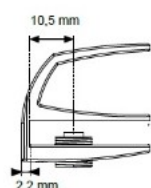

PRODUCT SHEET

Description:

Glass Door Handle "Badge" F/Single Doors, Chrome Pl, F/Glass Thickness 4-6mm, 1 Zamak Screw W/PVC Tip & 1 Zamak Screw, with $\varnothing 5 \times 3,5$ mm Extension

Item number:

17.40.050-0

Units	Box	Carton	HS Code	Barcode
Pcs.	10	100	8302420090	 5704866072014

Changed from 6,00 mm. to 6,20 mm. 23-04-2012

Screw needed - not on drawing!!

SISO A/S

Mileparken 11
DK-2740 Skovlunde
Denmark
VAT: DK 24786013