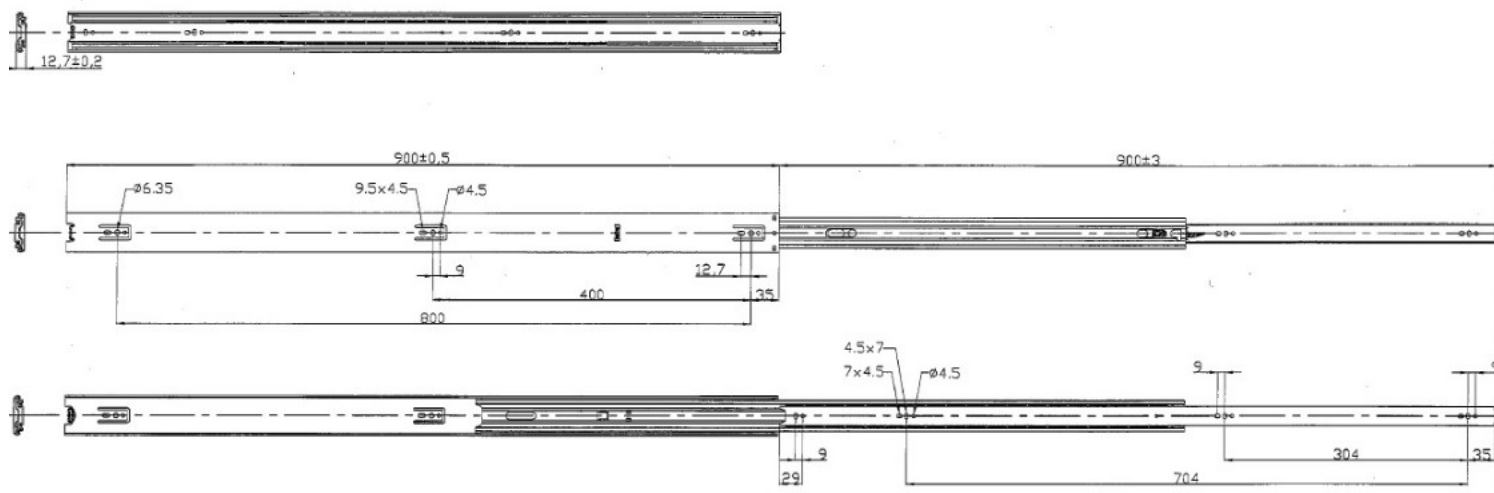

## Description:

Drawer Slide NJ4950, 900mm, F/Wooden Drawers, BZP

## Item number:

16.13.345-0

Units	Box	Carton	HS Code	Barcode
Pair	1	5	8302420090	 5704866452304