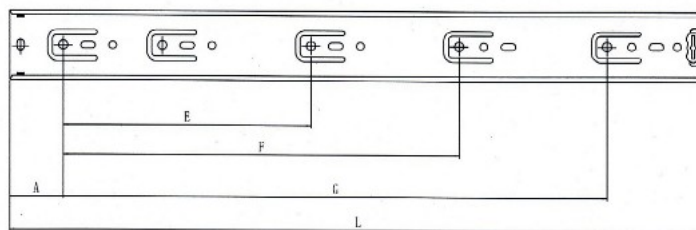

L	L2	A	B	C	D	E	F	G	H
250	247	34.5		192	247	160			35
300	297	34.5	96	224	297	128	192		35
350	347	34.5	128	256	347	160	256		35
400	397	34.5	128	288	397	160	288		35
450	447	34.5	160	352	447	160	256	352	35
500	497	34.5	192	416	497	160	288	384	35
550	547	34.5	224	448	547	160	352	448	35
600	597	34.5	224	512	597	160	384	480	35
650	647	34.5	256	576	647	160	320	512	35
700	697	34.5	256	608	697	192	320	576	35