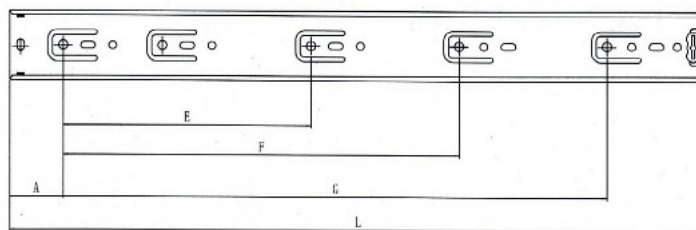

L	L2	A	B	C	D	E	F	G	H
250	247	34.5		192	247	160			35
300	297	34.5	96	224	297	128	192		35
350	347	34.5	128	256	347	160	256		35
400	397	34.5	128	288	397	160	288		35
450	447	34.5	160	352	447	160	256	352	35
500	497	34.5	192	416	497	160	288	384	35
550	547	34.5	224	448	547	160	352	448	35
600	597	34.5	224	512	597	160	384	480	35
650	647	34.5	256	576	647	160	320	512	35
700	697	34.5	256	608	697	160	320	576	35