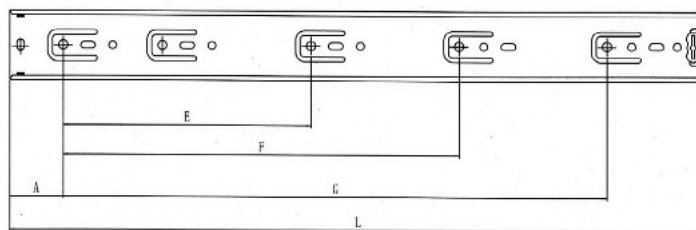

SISO A/S

Mileparken 11
DK-2740 Skovlunde
Denmark
VAT: DK 24786013

Phone +45 45 830 900

www.siso.dk
siso@siso.dk

Danske Bank
Nytorv Branch
Copenhagen
SWIFT: DABADKKK

Account no.
4180 3112 112936
IBAN Account
DK7230003112112936