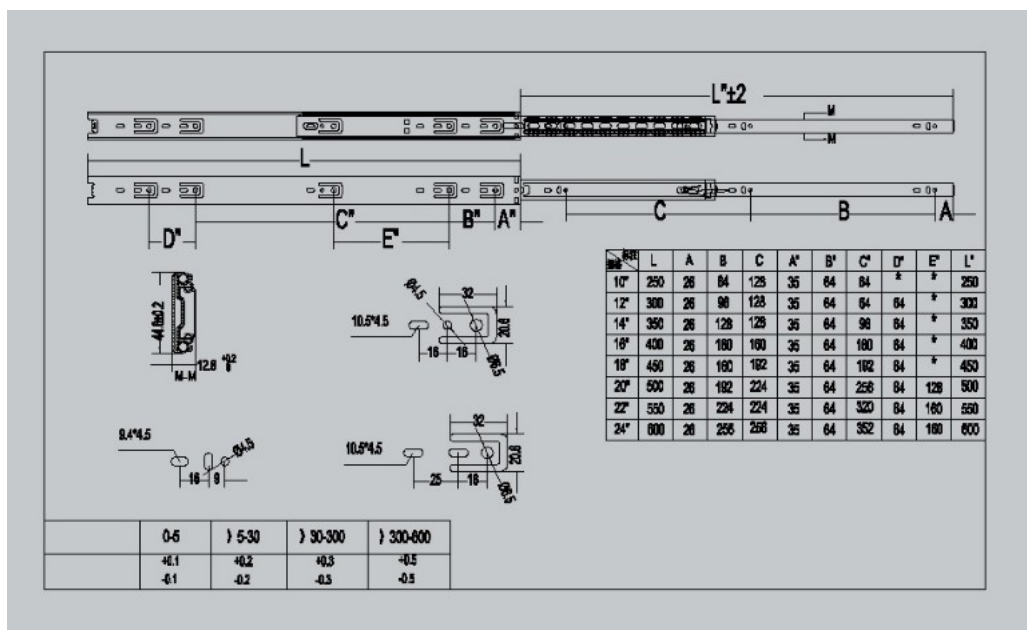

PRODUCT SHEET

Description:

Drawer Slide NJ4500, 500mm Full Extension, SS-304

Item number:

16.13.205-0

Units	Box	Carton	HS Code	Barcode
Pair	1	15	8302420090	
				5704866513906

SISO A/S

Mileparken 11
DK-2740 Skovlunde
Denmark
VAT: DK 24786013