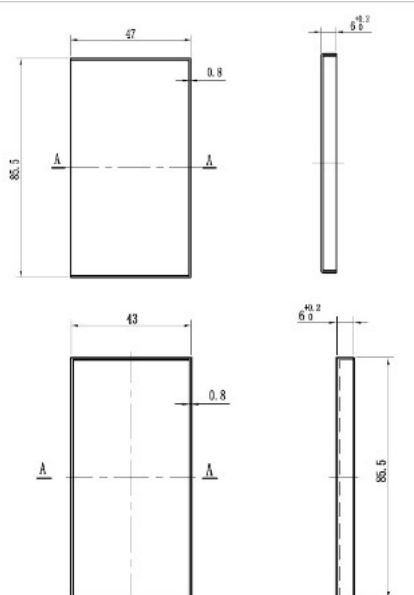

## Description:

Cover Caps, Square, SS-Look, F/"Riga" Glass Door Hinge

## Item number:

15.30.008-6

Units	Box	Carton	HS Code	Barcode
Set	10	100	8302490099	 5704866513272