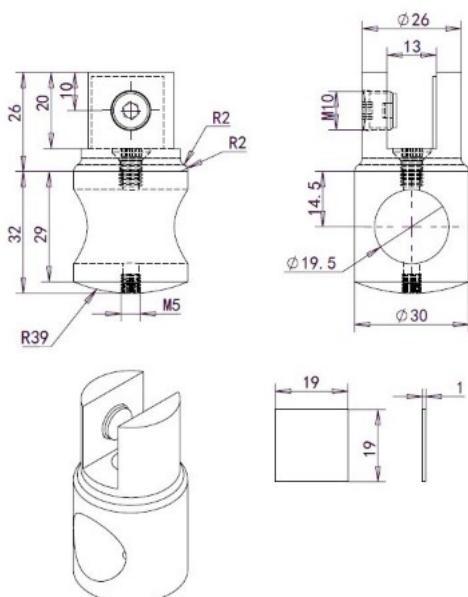

PRODUCT SHEET

Description:

Bar To Glass Bracket, F/ø19mm Tube, Brushed Copper, 8-10mm. W/Closed Bar Hole

Item number:

15.26.102-3

Units	Box	Carton	HS Code	Barcode
Pcs.			8302419000	 5704866518864

SISO A/S

Mileparken 11
DK-2740 Skovlunde
Denmark
VAT: 24786013