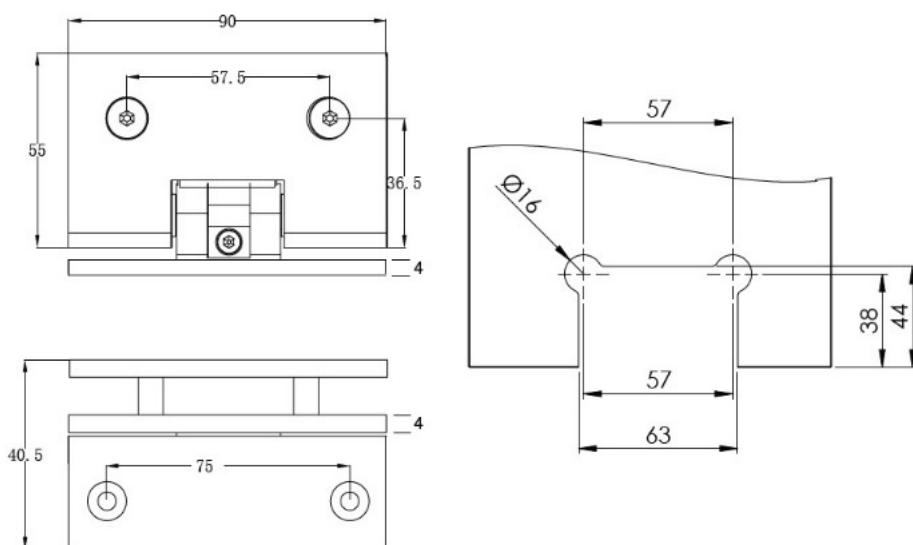

## Description:

Shower Hinge "Turku" 90DG, SS-Look, Offset Back Pl, 6-10mm Glass Thickness, W/Angle Adjustment Function & 25DG, Return Function, Brass Material, Straight Edges

## Item number:

15.24.225-0

Units	Box	Carton	HS Code	Barcode
Pcs.	1	20	8302100090	
				5704866061384