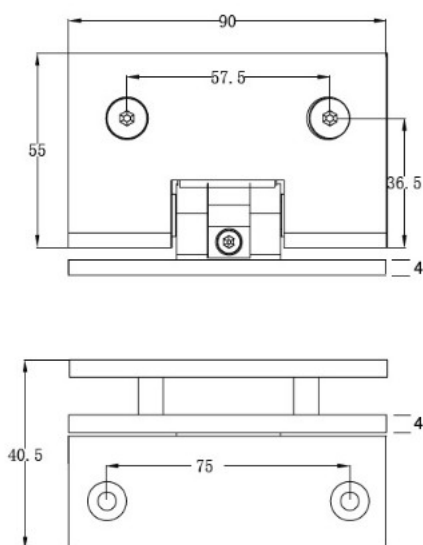

PRODUCT SHEET

Description:

Shower Hinge "Turku" 90DG, CPL, Offset Back Plate, 6-10mm Glass Thickness, W/Angle Adjustment Function & 25DG, Return Function, Brass Material, Straight Edges

Item number:

15.24.224-0

Units	Box	Carton	HS Code	Barcode
Pcs.	1	20	8302100090	
				5704866061377

SISO A/S

Mileparken 11
DK-2740 Skovlunde
Denmark
VAT: DK 24786013

Phone +45 45 830 900

www.siso.dk
siso@siso.dk

Danske Bank
Nytorv Branch
Copenhagen
SWIFT: DABADKKK

Account no.
4180 3112 112936
IBAN Account
DK7230003112112936