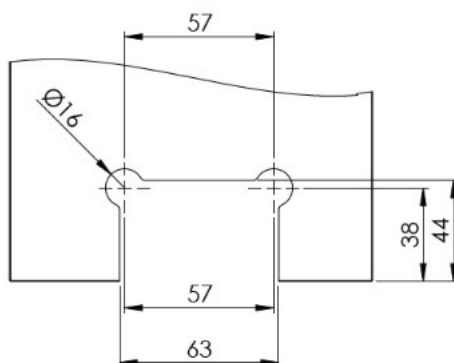

## Description:

Shower Hinge "Turku" 90DG, CPL, Offset Back Plate, 6-10mm Glass Thickness, W/Angle Adjustment Function & 25DG, Return Function, Brass Material, Straight Edges

## Item number:

15.24.224-0

Units	Box	Carton	HS Code	Barcode
Pcs.	1	20	8302100090	
				5704866061377