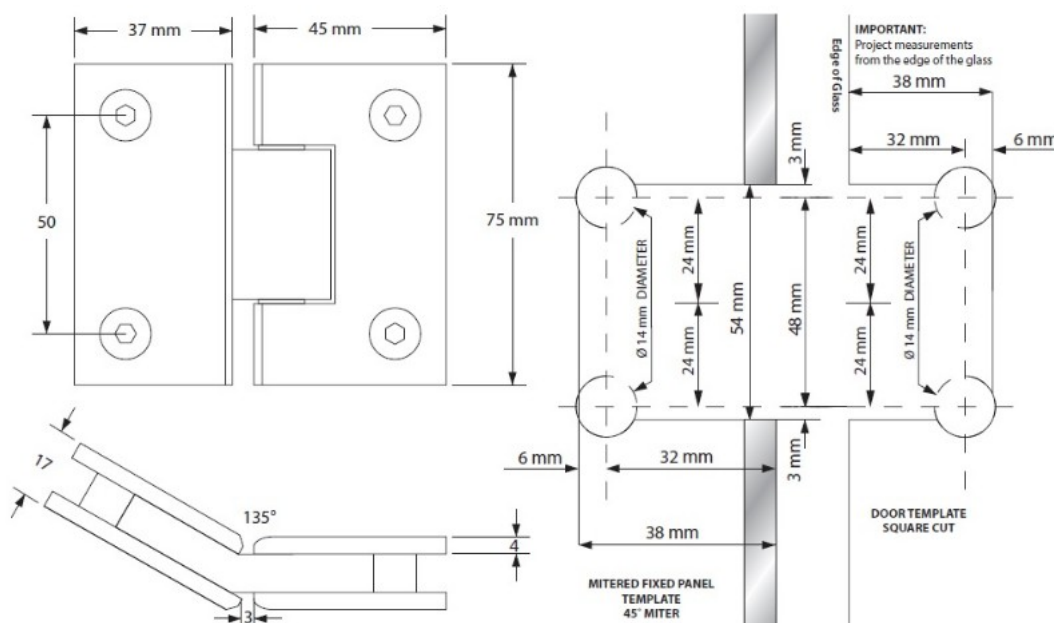

## Description:

Shower Hinge "Jun" 135DG, CPL, Glass/Glass, 6-8mm Glass Thickness, No Angle Adjustment  
Function But 25 DG, Return Function, Brass Material, Straight Edges

## Item number:

15.24.215-0

Units	Box	Carton	HS Code	Barcode
Pcs.	1	20	8302100090	
5704866061360				