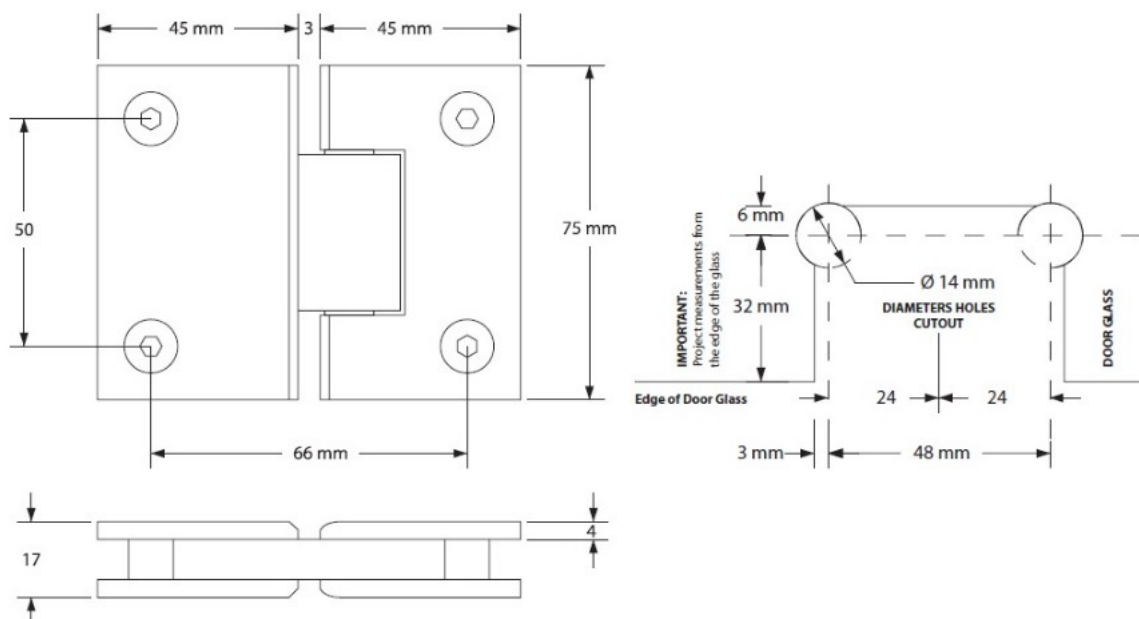

PRODUCT SHEET

Description:

Shower Hinge "Jun" 180DG, CPL, Glass/Glass, 6-8mm Glass Thickness, No Angle Adjustment
Function But 25 DG, Return Function, Brass Material, Straight Edges

Item number:

15.24.210-0

Units	Box	Carton	HS Code	Barcode
Pcs.	1	20	8302100090	
				5704866061353

SISO A/S

Mileparken 11
DK-2740 Skovlunde
Denmark
VAT: DK 24786013

Phone +45 45 830 900

www.siso.dk
siso@siso.dk

Danske Bank
Nytrov Branch
Copenhagen
SWIFT: DABADKKK

Account no.
4180 3112 112936
IBAN Account
DK7230003112112936