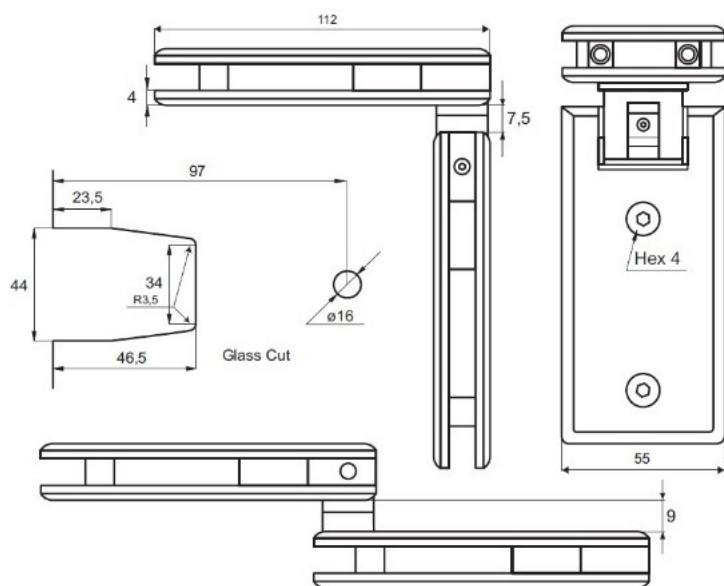

PRODUCT SHEET

Description:

Shower Hinge "King I", 90DG, Alu-Look, Glass/Glass, 6-10mm Glass Thickness, w/Angle Adjustment & 25DG Return, Function, Brass Material, Rectangular Shape, Rounded Edges & Corners

Item number:

15.24.147-5

Units	Box	Carton	HS Code	Barcode
Pcs.	1	20	8302100090	
				5704866441193

SISO A/S

Mileparken 11
DK-2740 Skovlunde
Denmark
VAT: DK 24786013

Phone +45 45 830 900

www.siso.dk
siso@siso.dk

Danske Bank
Nytorv Branch
Copenhagen
SWIFT: DABADKKK

Account no.
4180 3112 112936
IBAN Account
DK7230003112112936