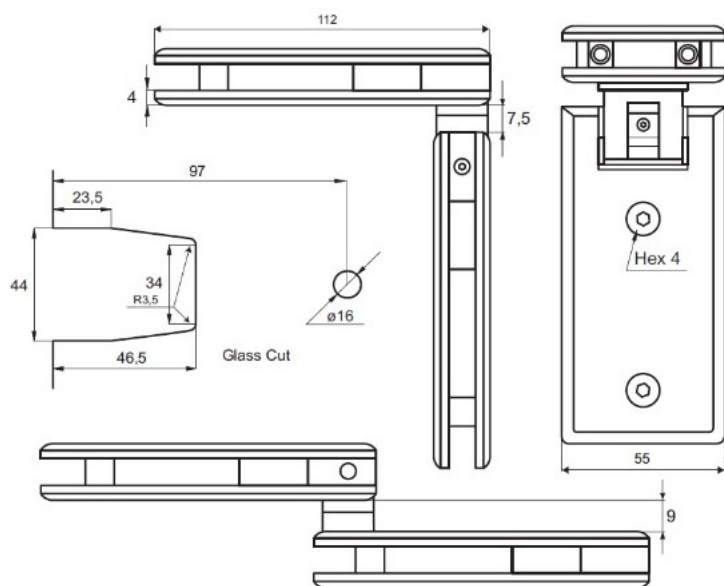

PRODUCT SHEET

Description:

Shower Hinge "King I", 90DG, SS-Look, Glass/Glass, 6-10mm Glass Thickness, w/Angle Adjustment & 25DG Return Function, Brass Material, Rectangular Shape, Rounded Edges & Corners

Item number:

15.24.146-0

Units	Box	Carton	HS Code	Barcode
Pcs.	1	20	8302100090	
				5704866401500

SISO A/S

Mileparken 11
DK-2740 Skovlunde
Denmark
VAT: DK 24786013

Phone +45 45 830 900

www.siso.dk
siso@siso.dk

Danske Bank
Nytorv Branch
Copenhagen
SWIFT: DABADKKK

Account no.
4180 3112 112936
IBAN Account
DK7230003112112936