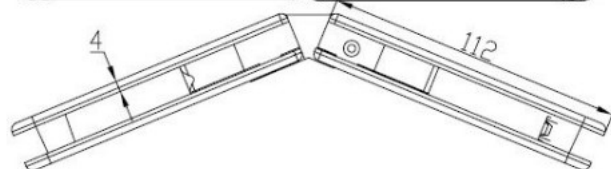

PRODUCT SHEET

Description:

Shower Hinge "King I", 135DG, Alu-Look, Glass/Glass, 6-10mm Glass Thickness, w/Angle Adjustment & 25DG Return, Function, Brass Material, Rectagular Shape, Rounded Edges &, Corners

Item number:

15.24.142-0

Units	Box	Carton	HS Code	Barcode
Pcs.	1	10	8302100090	 5704866401487

SISO A/S

Mileparken 11
DK-2740 Skovlunde
Denmark
VAT: DK 24786013

Phone +45 45 830 900

www.siso.dk
siso@siso.dk

Danske Bank
Nytorv Branch
Copenhagen
SWIFT: DABADKKK

Account no.
4180 3112 112936
IBAN Account
DK7230003112112936