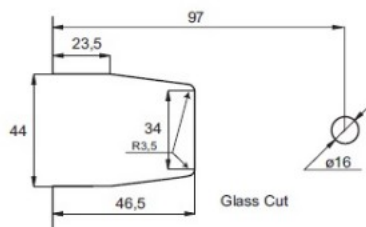

## Description:

Shower Hinge "King I", 135DG, Alu-Look, Glass/Glass, 6-10mm Glass Thickness, w/Angle Adjustment & 25DG Return, Function, Brass Material, Rectagular Shape, Rounded Edges &, Corners

## Item number:

15.24.142-0

Units	Box	Carton	HS Code	Barcode
Pcs.	1	10	8302100090	 5704866401487