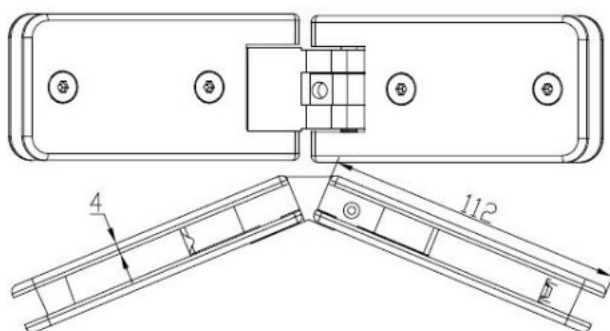

PRODUCT SHEET

Description:

Shower Hinge "King I", 135DG, SS-Look, Glass/Glass, 6-10mm Glass Thickness, w/Angle Adjustment & 25DG Return, Function, Brass Material, Rectangular Shape, Rounded Edges &, Corners

Item number:

15.24.141-5

| Units | Box | Carton | HS Code | Barcode |
|-------|-----|--------|------------|---|
| Pcs. | 1 | 10 | 8302100090 |  5704866439602 |

SISO A/S

Mileparken 11
DK-2740 Skovlunde
Denmark
VAT: DK 24786013