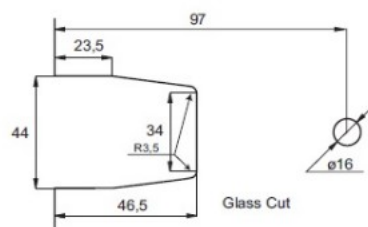

PRODUCT SHEET

Description:

Shower Hinge "King I", 135DG, SS-Look, Glass/Glass, 6-10mm Glass Thickness, w/Angle Adjustment & 25DG Return, Function, Brass Material, Rectangular Shape, Rounded Edges &, Corners

Item number:

15.24.141-5

| Units | Box | Carton | HS Code | Barcode |
|-------|-----|--------|------------|---|
| Pcs. | 1 | 10 | 8302100090 |  5704866439602 |

SISO A/S

Mileparken 11
DK-2740 Skovlunde
Denmark
VAT: DK 24786013