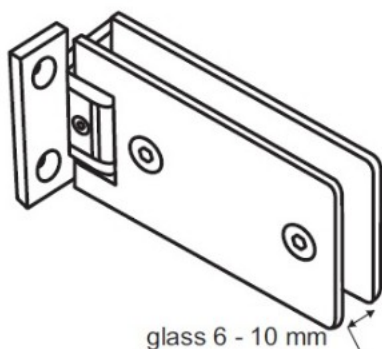

PRODUCT SHEET

Description:

Shower Hinge "King", Wall/Glass, SS-Look, Offset Back Pl, 6- 10mm Glass Thickness, w/Angle Adjustment & 25DG Return, Function, Brass Material, Rectangular Shape, Rounded Edges &, Corners

Item number:

15.24.131-0

Units	Box	Carton	HS Code	Barcode
Pcs.	1	20	8302100090	
				5704866061292

glass 6 - 10 mm

Glass Cut

SISO A/S

Mileparken 11
DK-2740 Skovlunde
Denmark
VAT: DK 24786013

Phone +45 45 830 900