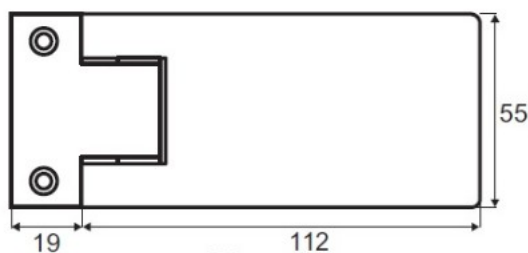

PRODUCT SHEET

Description:

Shower Hinge "King", Wall/Glass, SS-Look, Offset Back Pl, 6- 10mm Glass Thickness, w/Angle Adjustment & 25DG Return, Function, Brass Material, Rectangular Shape, Rounded Edges &, Corners

Item number:

15.24.131-0

Units	Box	Carton	HS Code	Barcode
Pcs.	1	20	8302100090	
				5704866061292

glass 6 - 10 mm

Glass Cut

SISO A/S

Mileparken 11
DK-2740 Skovlunde
Denmark
VAT: DK 24786013

Phone +45 45 830 900