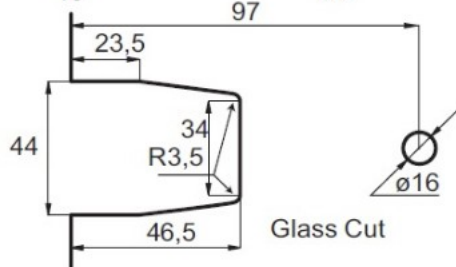

PRODUCT SHEET

Description:

Shower Hinge "King", Wall/Glass, SS-Look, Offset Back Pl, 6- 10mm Glass Thickness, w/Angle Adjustment & 25DG Return, Function, Brass Material, Rectangular Shape, Rounded Edges &, Corners

Item number:

15.24.131-0

Units	Box	Carton	HS Code	Barcode
Pcs.	1	20	8302100090	
				5704866061292

glass 6 - 10 mm

Glass Cut

SISO A/S

Mileparken 11
DK-2740 Skovlunde
Denmark
VAT: DK 24786013

Phone +45 45 830 900