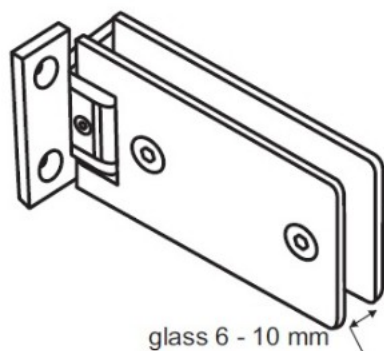

PRODUCT SHEET

Description:

Shower Hinge "King", Wall/Glass, CPL, Offset Back Pl, 6-10mm Glass Thickness, w/Angle Adjustment & 25DG Return Function, Brass Material, Rectangular Shape, Rounded Edges & Corners

Item number:

15.24.130-0

Units	Box	Carton	HS Code	Barcode
Pcs.	1	20	8302100090	
				5704866061285

Glass Cut

SISO A/S

Mileparken 11
DK-2740 Skovlunde
Denmark
VAT: DK 24786013

Phone +45 45 830 900

www.siso.dk
siso@siso.dk