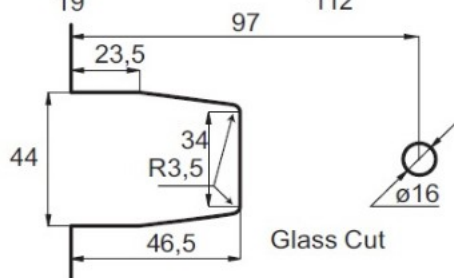

PRODUCT SHEET

Description:

Shower Hinge "King", Wall/Glass, CPL, Offset Back Pl, 6-10mm Glass Thickness, w/Angle Adjustment & 25DG Return Function, Brass Material, Rectangular Shape, Rounded Edges & Corners

Item number:

15.24.130-0

Units	Box	Carton	HS Code	Barcode
Pcs.	1	20	8302100090	
				5704866061285

Glass Cut

SISO A/S

Mileparken 11
DK-2740 Skovlunde
Denmark
VAT: DK 24786013

Phone +45 45 830 900

www.siso.dk
siso@siso.dk