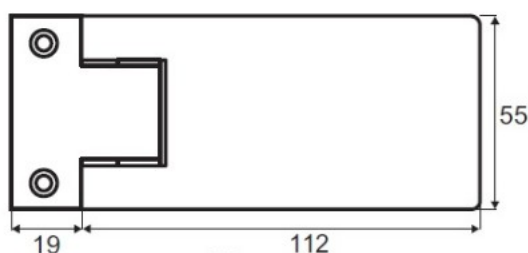

PRODUCT SHEET

Description:

Shower Hinge "King", Wall/Glass, CPL, Offset Back Pl, 6-10mm Glass Thickness, w/Angle Adjustment & 25DG Return Function, Brass Material, Rectangular Shape, Rounded Edges & Corners

Item number:

15.24.130-0

Units	Box	Carton	HS Code	Barcode
Pcs.	1	20	8302100090	
				5704866061285

Glass Cut

SISO A/S

Mileparken 11
DK-2740 Skovlunde
Denmark
VAT: DK 24786013

Phone +45 45 830 900

www.siso.dk
siso@siso.dk