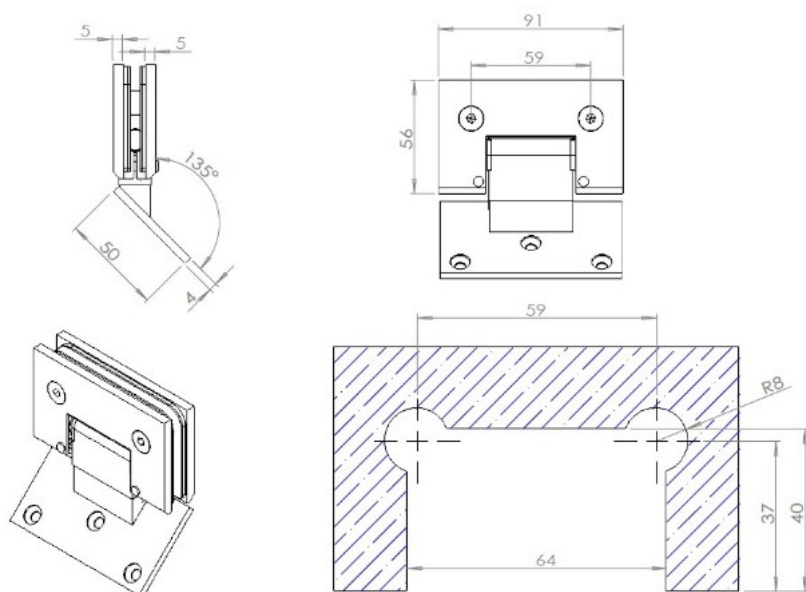

## Description:

Shower Hinge "Tex III", 135DG, SS-Look, Wall/Glass, Offset Backpl., 6-10mm. Glass Thickness, W/15 DG Angle Adjustable, Function & 25DG Return Function, Brass Material, Straight, Edges, Incl. 2 x Transp. 1mm & 2 x Transp. Cushions 2mm, Thickness

## Item number:

15.24.062-5

Units	Box	Carton	HS Code	Barcode
Pcs.			8302100090	 5704866515986