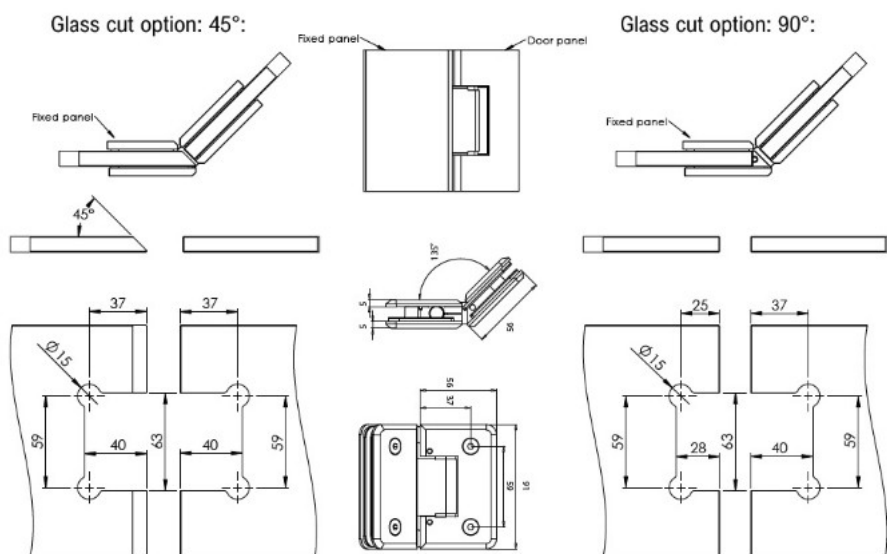

PRODUCT SHEET

Description:

Shower Hinge "CPH III", 135DG, CPL, Glass/Glass, 6-10mm. Glass Thickness, W/15DG Angle Adjustment Function, & 25DG Return Function, Brass Material, Chamfered Edges

Item number:

15.24.061-0

Units	Box	Carton	HS Code	Barcode
Pcs.	1	10	8302100090	
				5704866502313

SISO A/S

Mileparken 11
DK-2740 Skovlunde
Denmark
VAT: DK 24786013

Phone +45 45 830 900

www.siso.dk
siso@siso.dk

Danske Bank
Nytov Branch
Copenhagen
SWIFT: DABADKKK

Account no.
4180 3112 112936
IBAN Account
DK7230003112112936