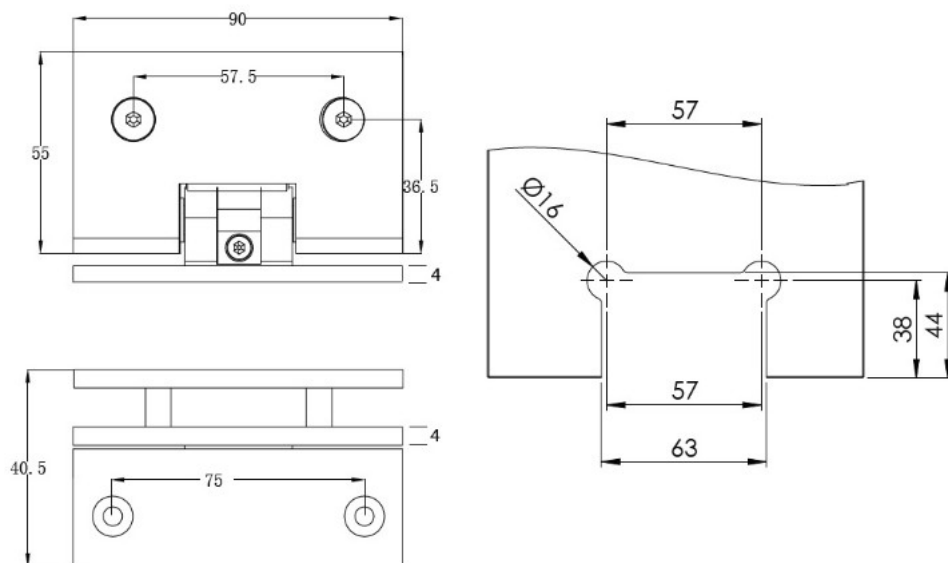

## Description:

Shower Hinge "CPH III", 90DG, SS-Look, Glass/Glass, 6-10mm. Glass Thickness, W/15DG Angle Adjustment Function, & 25DG Return Function, Brass Material, Chamfered Edges

## Item number:

15.24.060-5

Units	Box	Carton	HS Code	Barcode
Pcs.	1	20	8302100090	
				5704866502276