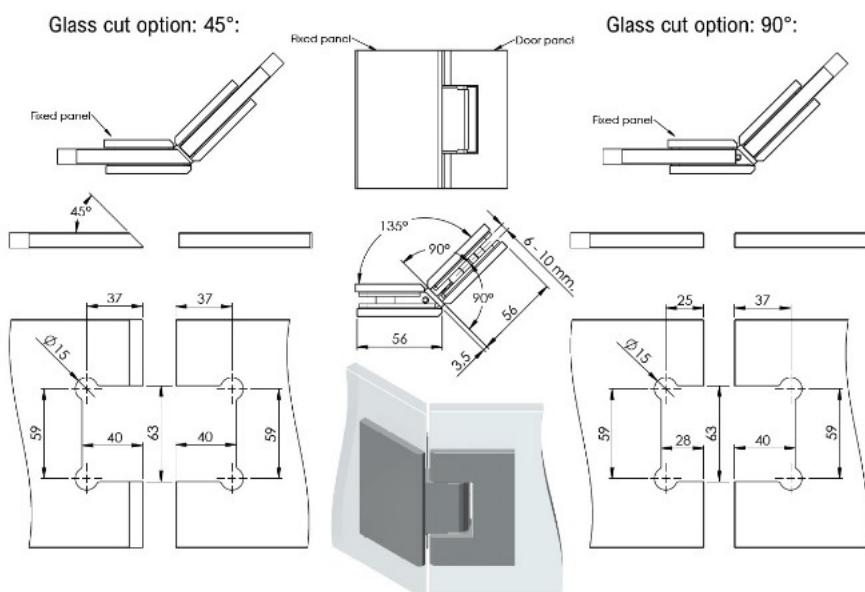

PRODUCT SHEET

Description:

Shower Hinge "Tex III", 135DG, Brushed Brass, Glass/Glass, 6-10mm Glass Thickness, W/15 DG Angle Adjustment Function &, 25DG Return Function, Brass Material, Straight Edges, Incl. 4 x Transp. 1mm & 4 x Transp. Cushions 2mm Thickness

Item number:

15.24.054-6

Units	Box	Carton	HS Code	Barcode
Pcs.	1	10	8302100090	
				5704866512497

SISO A/S

Mileparken 11
DK-2740 Skovlunde
Denmark
VAT: DK 24786013

Phone +45 45 830 900

www.siso.dk
siso@siso.dk

Danske Bank
Nytorv Branch
Copenhagen
SWIFT: DABADKKK

Account no.
4180 3112 112936
IBAN Account
DK7230003112112936