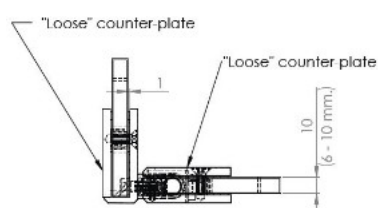

PRODUCT SHEET

Description:

Shower Hinge "Tex III", 90DG, Polished Brass, Glass/Glass, 6-10mm Glass Thickness, W/15 DG Angle Adjustment Function &, 25DG Return Function, Brass Material, Straight Edges, Incl. 4 x Transp. 1mm & 4 x Transp. Cushions 2mm Thickness

Item number:

15.24.053-8

Units	Box	Carton	HS Code	Barcode
Pcs.	1	10	8302100090	
				5704866501750

SISO A/S

Mileparken 11
DK-2740 Skovlunde
Denmark
VAT: DK 24786013

Phone +45 45 830 900

www.siso.dk
siso@siso.dk

Danske Bank
Nytov Branch
Copenhagen
SWIFT: DABADKKK

Account no.
4180 3112 112936
IBAN Account
DK7230003112112936