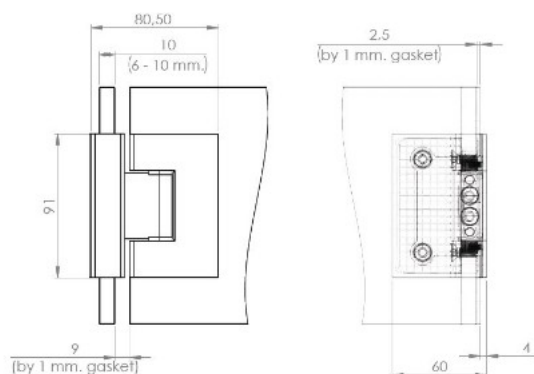

PRODUCT SHEET

Description:

Shower Hinge "Tex III", 90DG, Polished Brass, Glass/Glass, 6-10mm Glass Thickness, W/15 DG Angle Adjustment Function &, 25DG Return Function, Brass Material, Straight Edges, Incl. 4 x Transp. 1mm & 4 x Transp. Cushions 2mm Thickness

Item number:

15.24.053-8

Units	Box	Carton	HS Code	Barcode
Pcs.	1	10	8302100090	
				5704866501750

SISO A/S

Mileparken 11
DK-2740 Skovlunde
Denmark
VAT: DK 24786013

Phone +45 45 830 900

www.siso.dk
siso@siso.dk