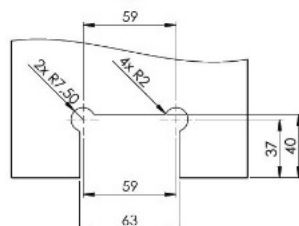

PRODUCT SHEET

Description:

Shower Hinge "Tex III", 90DG, Polished Brass, Glass/Glass, 6-10mm Glass Thickness, W/15 DG Angle Adjustment Function &, 25DG Return Function, Brass Material, Straight Edges, Incl. 4 x Transp. 1mm & 4 x Transp. Cushions 2mm Thickness

Item number:

15.24.053-8

Units	Box	Carton	HS Code	Barcode
Pcs.	1	10	8302100090	
				5704866501750

SISO A/S

Mileparken 11
DK-2740 Skovlunde
Denmark
VAT: DK 24786013

Phone +45 45 830 900

www.siso.dk
siso@siso.dk