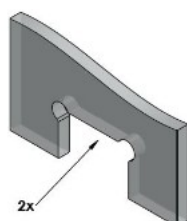

PRODUCT SHEET

Description:

Shower Hinge "Tex III", 90DG, Polished Brass, Glass/Glass, 6-10mm Glass Thickness, W/15 DG Angle Adjustment Function &, 25DG Return Function, Brass Material, Straight Edges, Incl. 4 x Transp. 1mm & 4 x Transp. Cushions 2mm Thickness

Item number:

15.24.053-8

Units	Box	Carton	HS Code	Barcode
Pcs.	1	10	8302100090	
				5704866501750

SISO A/S

Mileparken 11
DK-2740 Skovlunde
Denmark
VAT: DK 24786013

Phone +45 45 830 900

www.siso.dk
siso@siso.dk

Danske Bank
Nytov Branch
Copenhagen
SWIFT: DABADKKK

Account no.
4180 3112 112936
IBAN Account
DK7230003112112936