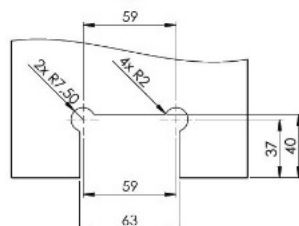

PRODUCT SHEET

Description:

Shower Hinge "Tex III", 90DG, SS-Look, Glass/Glass, 6-10mm. Glass Thickness, W/15 DG Angle Adjustment Function, & 25DG Return Function, Brass Material, Straight Edges., Incl. 4 x Transp. 1mm & 4 x Transp. Cushions 2mm Thickness

Item number:

15.24.053-5

Units	Box	Carton	HS Code	Barcode
Pcs.	1	10	8302100090	
				5704866501743

SISO A/S

Mileparken 11
DK-2740 Skovlunde
Denmark
VAT: DK 24786013

Phone +45 45 830 900

www.siso.dk
siso@siso.dk