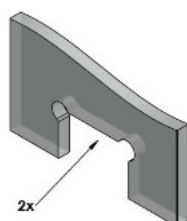

PRODUCT SHEET

Description:

Shower Hinge "Tex III", 90DG, SS-Look, Glass/Glass, 6-10mm. Glass Thickness, W/15 DG Angle Adjustment Function, & 25DG Return Function, Brass Material, Straight Edges., Incl. 4 x Transp. 1mm & 4 x Transp. Cushions 2mm Thickness

Item number:

15.24.053-5

Units	Box	Carton	HS Code	Barcode
Pcs.	1	10	8302100090	
				5704866501743

SISO A/S

Mileparken 11
DK-2740 Skovlunde
Denmark
VAT: DK 24786013

Phone +45 45 830 900

www.siso.dk
siso@siso.dk

Danske Bank
Nytorv Branch
Copenhagen
SWIFT: DABADKKK

Account no.
4180 3112 112936
IBAN Account
DK7230003112112936