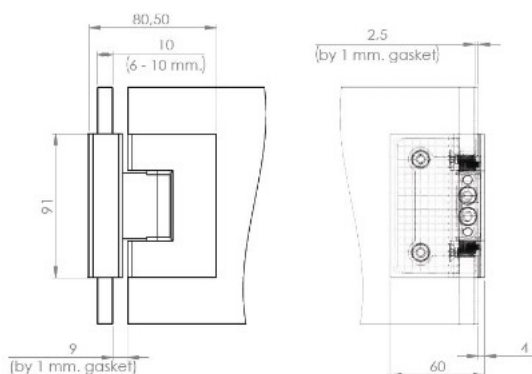

PRODUCT SHEET

Description:

Shower Hinge "Tex III", 90DG, SS-Look, Glass/Glass, 6-10mm. Glass Thickness, W/15 DG Angle Adjustment Function, & 25DG Return Function, Brass Material, Straight Edges., Incl. 4 x Transp. 1mm & 4 x Transp. Cushions 2mm Thickness

Item number:

15.24.053-5

Units	Box	Carton	HS Code	Barcode
Pcs.	1	10	8302100090	
				5704866501743

SISO A/S

Mileparken 11
DK-2740 Skovlunde
Denmark
VAT: DK 24786013

Phone +45 45 830 900

www.siso.dk
siso@siso.dk