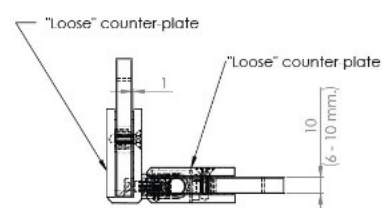

PRODUCT SHEET

Description:

Shower Hinge "Tex III", 90DG, SS-Look, Glass/Glass, 6-10mm. Glass Thickness, W/15 DG Angle Adjustment Function, & 25DG Return Function, Brass Material, Straight Edges., Incl. 4 x Transp. 1mm & 4 x Transp. Cushions 2mm Thickness

Item number:

15.24.053-5

Units	Box	Carton	HS Code	Barcode
Pcs.	1	10	8302100090	
				5704866501743

SISO A/S

Mileparken 11
DK-2740 Skovlunde
Denmark
VAT: DK 24786013

Phone +45 45 830 900

www.siso.dk
siso@siso.dk

Danske Bank
Nytorv Branch
Copenhagen
SWIFT: DABADKKK

Account no.
4180 3112 112936
IBAN Account
DK7230003112112936