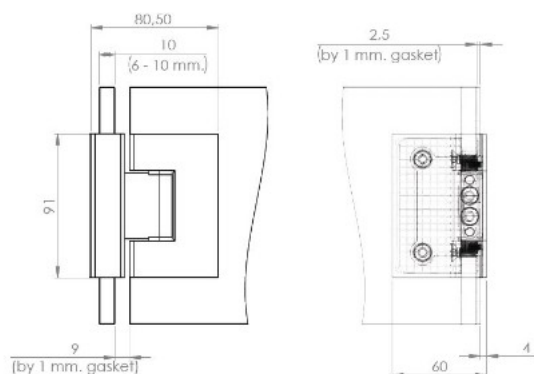

PRODUCT SHEET

Description:

Shower Hinge "Tex III", 90DG, CPL, Glass/Glass, 6-10mm. Glass Thickness, W/15 DG Angle Adjustment Function, & 25DG Return Function, Brass Material, Straight Edges., Incl. 4 x Transp. 1mm & 4 x Transp. Cushions 2mm Thickness

Item number:

15.24.053-0

Units	Box	Carton	HS Code	Barcode
Pcs.	1	10	8302100090	
				5704866501729

SISO A/S

Mileparken 11
DK-2740 Skovlunde
Denmark
VAT: DK 24786013

Phone +45 45 830 900

www.siso.dk
siso@siso.dk