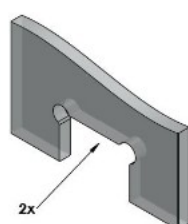

PRODUCT SHEET

Description:

Shower Hinge "Tex III", 90DG, CPL, Glass/Glass, 6-10mm. Glass Thickness, W/15 DG Angle Adjustment Function, & 25DG Return Function, Brass Material, Straight Edges., Incl. 4 x Transp. 1mm & 4 x Transp. Cushions 2mm Thickness

Item number:

15.24.053-0

Units	Box	Carton	HS Code	Barcode
Pcs.	1	10	8302100090	
				5704866501729

SISO A/S

Mileparken 11
DK-2740 Skovlunde
Denmark
VAT: DK 24786013

Phone +45 45 830 900

www.siso.dk
siso@siso.dk

Danske Bank
Nytorv Branch
Copenhagen
SWIFT: DABADKKK

Account no.
4180 3112 112936
IBAN Account
DK7230003112112936