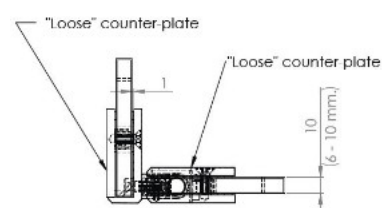

PRODUCT SHEET

Description:

Shower Hinge "Tex III", 90DG, CPL, Glass/Glass, 6-10mm. Glass Thickness, W/15 DG Angle Adjustment Function, & 25DG Return Function, Brass Material, Straight Edges., Incl. 4 x Transp. 1mm & 4 x Transp. Cushions 2mm Thickness

Item number:

15.24.053-0

Units	Box	Carton	HS Code	Barcode
Pcs.	1	10	8302100090	
				5704866501729

SISO A/S

Mileparken 11
DK-2740 Skovlunde
Denmark
VAT: DK 24786013

Phone +45 45 830 900

www.siso.dk
siso@siso.dk

Danske Bank
Nytorv Branch
Copenhagen
SWIFT: DABADKKK

Account no.
4180 3112 112936
IBAN Account
DK7230003112112936