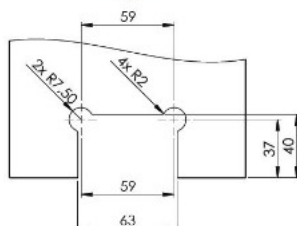

PRODUCT SHEET

Description:

Shower Hinge "Tex III", 90DG, CPL, Glass/Glass, 6-10mm. Glass Thickness, W/15 DG Angle Adjustment Function, & 25DG Return Function, Brass Material, Straight Edges., Incl. 4 x Transp. 1mm & 4 x Transp. Cushions 2mm Thickness

Item number:

15.24.053-0

Units	Box	Carton	HS Code	Barcode
Pcs.	1	10	8302100090	
				5704866501729

SISO A/S

Mileparken 11
DK-2740 Skovlunde
Denmark
VAT: DK 24786013

Phone +45 45 830 900

www.siso.dk
siso@siso.dk