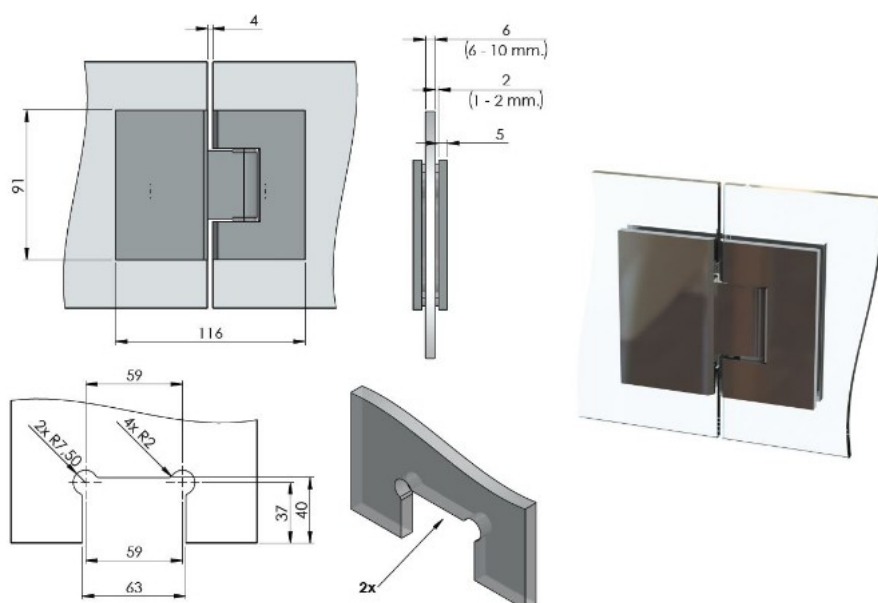

PRODUCT SHEET

Description:

Shower Hinge "Tex III", 180DG, Polished Brass, Glass/Glass, 6-10mm Glass Thickness, W/15 DG Angle Adjustment Function &, 25DG Return Function, Brass Material, Straight Edges, Incl. 4 x Transp. 1mm & 4 x Transp. Cushions 2mm Thickness

Item number:

15.24.052-8

Units	Box	Carton	HS Code	Barcode
Pcs.	1	10	8302100090	
				5704866501699

SISO A/S

Mileparken 11
DK-2740 Skovlunde
Denmark
VAT: DK 24786013

Phone +45 45 830 900

www.siso.dk
siso@siso.dk

Danske Bank
Nytorv Branch
Copenhagen
SWIFT: DABADKKK

Account no.
4180 3112 112936
IBAN Account
DK7230003112112936