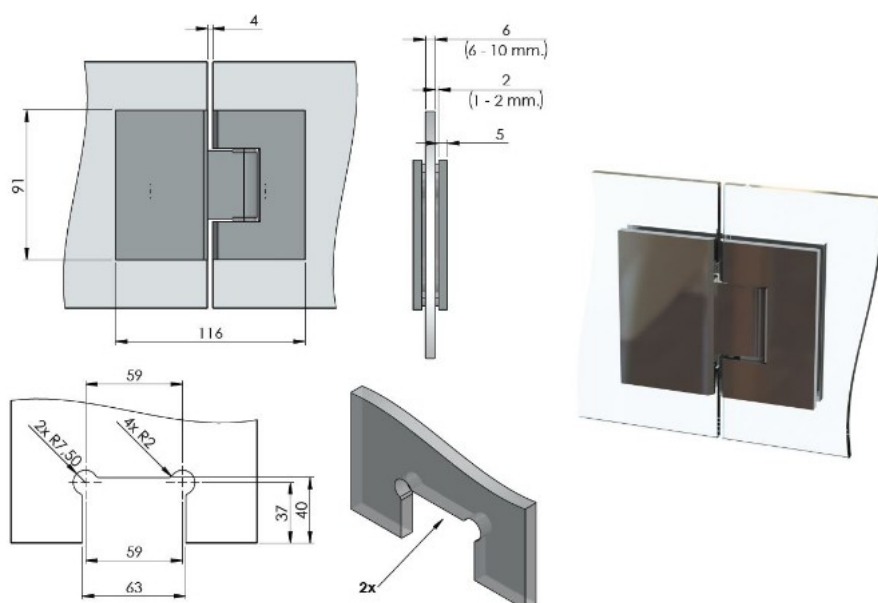

PRODUCT SHEET

Description:

Shower Hinge "Tex III", 180DG, Alu Look, Glass/Glass, 6-10mm. Glass Thickness, W/15 DG Angle Adjustment Function, & 25DG Return Function, Brass Material, Straight Edges., Incl. 4 x Transp. 1mm & 4 x Transp. Cushions 2mm Thickness

Item number:

15.24.052-7

Units	Box	Carton	HS Code	Barcode
Pcs.	1	20	8302100090	 5704866505857

SISO A/S

Mileparken 11
DK-2740 Skovlunde
Denmark
VAT: DK 24786013

Phone +45 45 830 900

www.siso.dk
siso@siso.dk

Danske Bank
Nytorv Branch
Copenhagen
SWIFT: DABADKKK

Account no.
4180 3112 112936
IBAN Account
DK7230003112112936