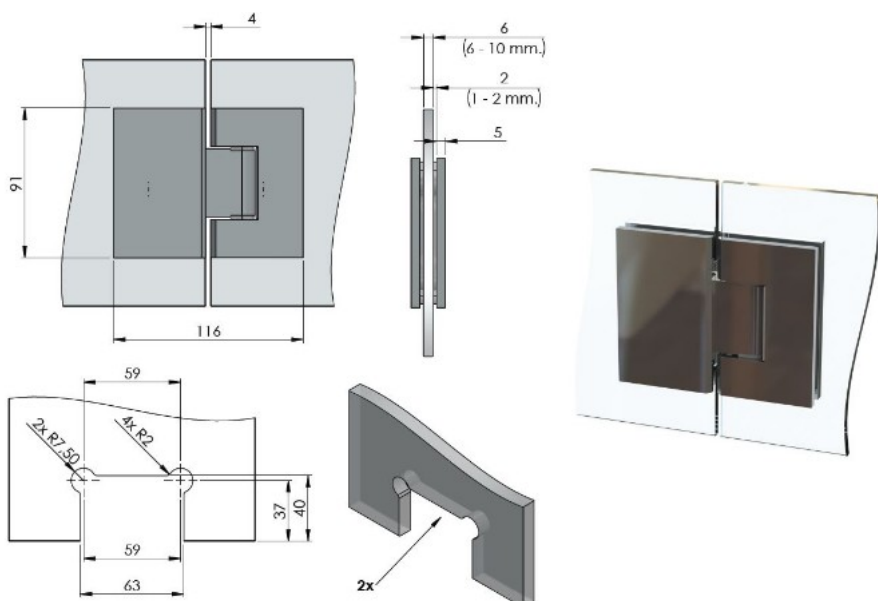

PRODUCT SHEET

Description:

Shower Hinge "Tex III", 180DG, Brushed Copper, Glass/Glass, 6-10mm Glass Thickness, W/15 DG Angle Adjustment Function &, 25DG Return Function, Brass Material, Straight Edges, Incl. 4 x Transp. 1mm & 4 x Transp. Cushions 2mm Thickness

Item number:

15.24.052-3

Units	Box	Carton	HS Code	Barcode
Pcs.			8302100090	 5704866518918

SISO A/S

Mileparken 11
DK-2740 Skovlunde
Denmark
VAT: 24786013

Phone +45 45 830 900

www.siso.dk
siso@siso.dk

Danske Bank
Nytorv Branch
Copenhagen
SWIFT: DABADKKK

Account no.
4180 3112 112936
IBAN Account
DK7230003112112936