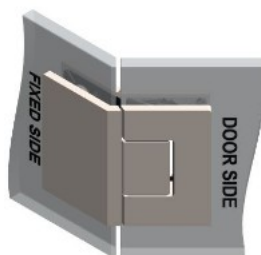

PRODUCT SHEET

Description:

Shower Hinge "Rio", 135DG, Polished Brass, Glass/Glass, 8-10 mm Glass Thickness, W/15 DG Angle Adjustment Function & 25DG, Return Function, Brass Material, Hidden Screws., Black Fiber Gaskets: 2 x 1mm & 2 x 2mm Thickness., Load Capacity Pr. Pair: 45kg

Item number:

15.23.894-0

Units	Box	Carton	HS Code	Barcode
Pcs.	1	10	8302100090	
				5704866501354

SISO A/S

Mileparken 11
DK-2740 Skovlunde
Denmark
VAT: 24786013

Phone +45 45 830 900

www.siso.dk
siso@siso.dk

Danske Bank
Nytorv Branch
Copenhagen
SWIFT: DABADKKK

Account no.
4180 3112 112936
IBAN Account
DK7230003112112936