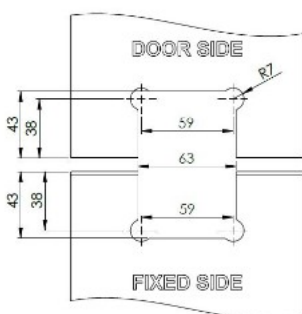

PRODUCT SHEET

Description:

Shower Hinge "Rio", 135DG, Polished Brass, Glass/Glass, 8-10 mm Glass Thickness, W/15 DG Angle Adjustment Function & 25DG, Return Function, Brass Material, Hidden Screws., Black Fiber Gaskets: 2 x 1mm & 2 x 2mm Thickness., Load Capacity Pr. Pair: 45kg

Item number:

15.23.894-0

Units	Box	Carton	HS Code	Barcode
Pcs.	1	10	8302100090	
				5704866501354

SISO A/S

Mileparken 11
DK-2740 Skovlunde
Denmark
VAT: 24786013

Phone +45 45 830 900

www.siso.dk
siso@siso.dk

Danske Bank
Nytorv Branch
Copenhagen
SWIFT: DABADKKK

Account no.
4180 3112 112936
IBAN Account
DK7230003112112936