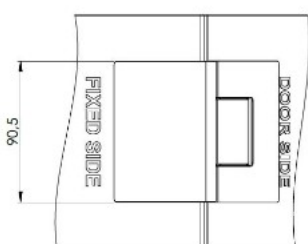

PRODUCT SHEET

Description:

Shower Hinge "Rio", 135DG, Polished Brass, Glass/Glass, 8-10 mm Glass Thickness, W/15 DG Angle Adjustment Function & 25DG, Return Function, Brass Material, Hidden Screws., Black Fiber Gaskets: 2 x 1mm & 2 x 2mm Thickness., Load Capacity Pr. Pair: 45kg

Item number:

15.23.894-0

Units	Box	Carton	HS Code	Barcode
Pcs.	1	10	8302100090	
				5704866501354

SISO A/S

Mileparken 11
DK-2740 Skovlunde
Denmark
VAT: 24786013

Phone +45 45 830 900

www.siso.dk
siso@siso.dk