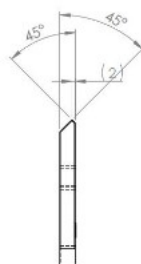

PRODUCT SHEET

Description:

Shower Hinge "Rio", 135DG, Polished Brass, Glass/Glass, 8-10 mm Glass Thickness, W/15 DG Angle Adjustment Function & 25DG, Return Function, Brass Material, Hidden Screws., Black Fiber Gaskets: 2 x 1mm & 2 x 2mm Thickness., Load Capacity Pr. Pair: 45kg

Item number:

15.23.894-0

Units	Box	Carton	HS Code	Barcode
Pcs.	1	10	8302100090	
				5704866501354

SISO A/S

Mileparken 11
DK-2740 Skovlunde
Denmark
VAT: 24786013

Phone +45 45 830 900

www.siso.dk
siso@siso.dk

Danske Bank
Nytorv Branch
Copenhagen
SWIFT: DABADKKK

Account no.
4180 3112 112936
IBAN Account
DK7230003112112936