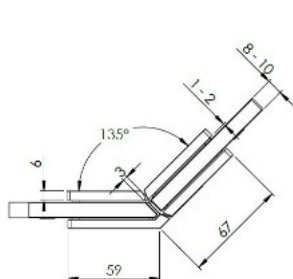

PRODUCT SHEET

Description:

Shower Hinge "Rio", 135DG, Polished Brass, Glass/Glass, 8-10 mm Glass Thickness, W/15 DG Angle Adjustment Function & 25DG, Return Function, Brass Material, Hidden Screws., Black Fiber Gaskets: 2 x 1mm & 2 x 2mm Thickness., Load Capacity Pr. Pair: 45kg

Item number:

15.23.894-0

Units	Box	Carton	HS Code	Barcode
Pcs.	1	10	8302100090	
				5704866501354

SISO A/S

Mileparken 11
DK-2740 Skovlunde
Denmark
VAT: 24786013

Phone +45 45 830 900

www.siso.dk
siso@siso.dk