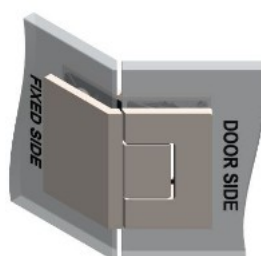

PRODUCT SHEET

Description:

Shower Hinge "Rio", 135DG, SS-Look, Glass/Glass, 8-10mm Glass Thickness, W/15 DG Angle Adjustment Function & 25DG, Return Function, Brass Material, Hidden Screws., Black Fiber Gaskets: 2 x 1mm & 2 x 2mm Thickness., Load Capacity Pr. Pair: 45kg

Item number:

15.23.893-0

Units	Box	Carton	HS Code	Barcode
Pcs.	1	10	8302100090	
				5704866501347

SISO A/S

Mileparken 11
DK-2740 Skovlunde
Denmark
VAT: 24786013

Phone +45 45 830 900

www.siso.dk
siso@siso.dk

Danske Bank
Nytorv Branch
Copenhagen
SWIFT: DABADKKK

Account no.
4180 3112 112936
IBAN Account
DK7230003112112936