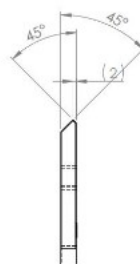

PRODUCT SHEET

Description:

Shower Hinge "Rio", 135DG, SS-Look, Glass/Glass, 8-10mm Glass Thickness, W/15 DG Angle Adjustment Function & 25DG, Return Function, Brass Material, Hidden Screws., Black Fiber Gaskets: 2 x 1mm & 2 x 2mm Thickness., Load Capacity Pr. Pair: 45kg

Item number:

15.23.893-0

Units	Box	Carton	HS Code	Barcode
Pcs.	1	10	8302100090	
				5704866501347

SISO A/S

Mileparken 11
DK-2740 Skovlunde
Denmark
VAT: 24786013

Phone +45 45 830 900

www.siso.dk
siso@siso.dk

Danske Bank
Nytorv Branch
Copenhagen
SWIFT: DABADKKK

Account no.
4180 3112 112936
IBAN Account
DK7230003112112936