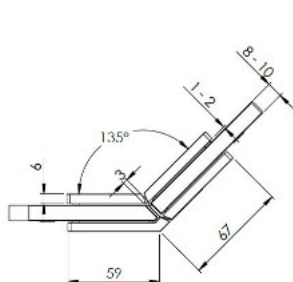

PRODUCT SHEET

Description:

Shower Hinge "Rio", 135DG, SS-Look, Glass/Glass, 8-10mm Glass Thickness, W/15 DG Angle Adjustment Function & 25DG, Return Function, Brass Material, Hidden Screws., Black Fiber Gaskets: 2 x 1mm & 2 x 2mm Thickness., Load Capacity Pr. Pair: 45kg

Item number:

15.23.893-0

Units	Box	Carton	HS Code	Barcode
Pcs.	1	10	8302100090	
				5704866501347

SISO A/S

Mileparken 11
DK-2740 Skovlunde
Denmark
VAT: 24786013

Phone +45 45 830 900

www.siso.dk
siso@siso.dk