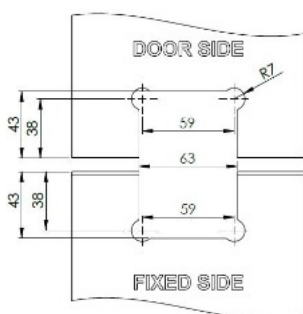

PRODUCT SHEET

Description:

Shower Hinge "Rio", 135DG, SS-Look, Glass/Glass, 8-10mm Glass Thickness, W/15 DG Angle Adjustment Function & 25DG, Return Function, Brass Material, Hidden Screws., Black Fiber Gaskets: 2 x 1mm & 2 x 2mm Thickness., Load Capacity Pr. Pair: 45kg

Item number:

15.23.893-0

Units	Box	Carton	HS Code	Barcode
Pcs.	1	10	8302100090	
				5704866501347

SISO A/S

Mileparken 11
DK-2740 Skovlunde
Denmark
VAT: 24786013

Phone +45 45 830 900

www.siso.dk
siso@siso.dk

Danske Bank
Nytorv Branch
Copenhagen
SWIFT: DABADKKK

Account no.
4180 3112 112936
IBAN Account
DK7230003112112936