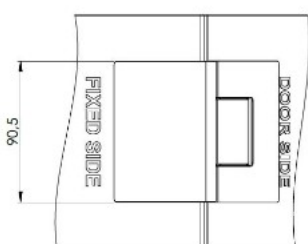

PRODUCT SHEET

Description:

Shower Hinge "Rio", 135DG, SS-Look, Glass/Glass, 8-10mm Glass Thickness, W/15 DG Angle Adjustment Function & 25DG, Return Function, Brass Material, Hidden Screws., Black Fiber Gaskets: 2 x 1mm & 2 x 2mm Thickness., Load Capacity Pr. Pair: 45kg

Item number:

15.23.893-0

Units	Box	Carton	HS Code	Barcode
Pcs.	1	10	8302100090	
				5704866501347

SISO A/S

Mileparken 11
DK-2740 Skovlunde
Denmark
VAT: 24786013

Phone +45 45 830 900

www.siso.dk
siso@siso.dk