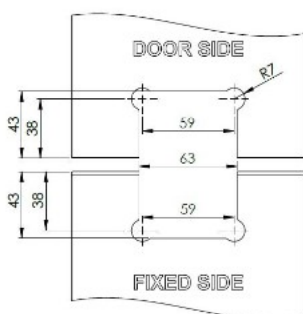

PRODUCT SHEET

Description:

Shower Hinge "Rio", 135DG, Black Finish, Glass/Glass, 8-10mm Glass Thickness, W/15 DG Angle Adjustment Function & 25DG, Return Function, Brass Material, Hidden Screws., Black Fiber Gaskets: 2 x 1mm & 2 x 2mm Thickness., Load Capacity Pr. Pair: 45kg

Item number:

15.23.892-4

Units	Box	Carton	HS Code	Barcode
Pcs.	1	10	8302100090	
				5704866501330

SISO A/S

Mileparken 11
DK-2740 Skovlunde
Denmark
VAT: 24786013

Phone +45 45 830 900

www.siso.dk
siso@siso.dk

Danske Bank
Nytorv Branch
Copenhagen
SWIFT: DABADKKK

Account no.
4180 3112 112936
IBAN Account
DK7230003112112936