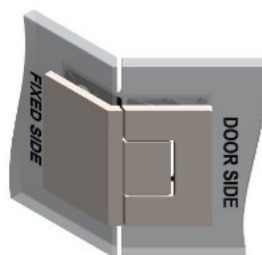

PRODUCT SHEET

Description:

Shower Hinge "Rio", 135DG, Black Finish, Glass/Glass, 8-10mm Glass Thickness, W/15 DG Angle Adjustment Function & 25DG, Return Function, Brass Material, Hidden Screws., Black Fiber Gaskets: 2 x 1mm & 2 x 2mm Thickness., Load Capacity Pr. Pair: 45kg

Item number:

15.23.892-4

Units	Box	Carton	HS Code	Barcode
Pcs.	1	10	8302100090	
				5704866501330

SISO A/S

Mileparken 11
DK-2740 Skovlunde
Denmark
VAT: 24786013

Phone +45 45 830 900

www.siso.dk
siso@siso.dk

Danske Bank
Nytorv Branch
Copenhagen
SWIFT: DABADKKK

Account no.
4180 3112 112936
IBAN Account
DK7230003112112936