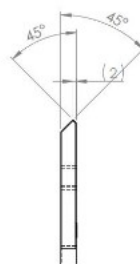

PRODUCT SHEET

Description:

Shower Hinge "Rio", 135DG, Black Finish, Glass/Glass, 8-10mm Glass Thickness, W/15 DG Angle Adjustment Function & 25DG, Return Function, Brass Material, Hidden Screws., Black Fiber Gaskets: 2 x 1mm & 2 x 2mm Thickness., Load Capacity Pr. Pair: 45kg

Item number:

15.23.892-4

Units	Box	Carton	HS Code	Barcode
Pcs.	1	10	8302100090	
				5704866501330

SISO A/S

Mileparken 11
DK-2740 Skovlunde
Denmark
VAT: 24786013

Phone +45 45 830 900

www.siso.dk
siso@siso.dk

Danske Bank
Nytorv Branch
Copenhagen
SWIFT: DABADKKK

Account no.
4180 3112 112936
IBAN Account
DK7230003112112936