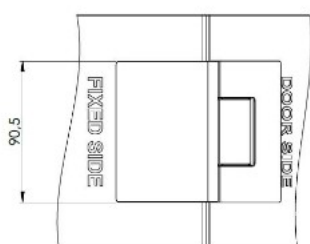

PRODUCT SHEET

Description:

Shower Hinge "Rio", 135DG, Black Finish, Glass/Glass, 8-10mm Glass Thickness, W/15 DG Angle Adjustment Function & 25DG, Return Function, Brass Material, Hidden Screws., Black Fiber Gaskets: 2 x 1mm & 2 x 2mm Thickness., Load Capacity Pr. Pair: 45kg

Item number:

15.23.892-4

Units	Box	Carton	HS Code	Barcode
Pcs.	1	10	8302100090	
				5704866501330

SISO A/S

Mileparken 11
DK-2740 Skovlunde
Denmark
VAT: 24786013

Phone +45 45 830 900

www.siso.dk
siso@siso.dk