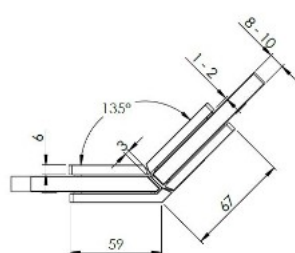

PRODUCT SHEET

Description:

Shower Hinge "Rio", 135DG, Black Finish, Glass/Glass, 8-10mm Glass Thickness, W/15 DG Angle Adjustment Function & 25DG, Return Function, Brass Material, Hidden Screws., Black Fiber Gaskets: 2 x 1mm & 2 x 2mm Thickness., Load Capacity Pr. Pair: 45kg

Item number:

15.23.892-4

Units	Box	Carton	HS Code	Barcode
Pcs.	1	10	8302100090	
				5704866501330

SISO A/S

Mileparken 11
DK-2740 Skovlunde
Denmark
VAT: 24786013

Phone +45 45 830 900

www.siso.dk
siso@siso.dk