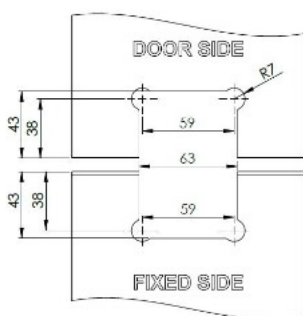

PRODUCT SHEET

Description:

Shower Hinge "Rio", 135DG, CPL, Glass/Glass, 8-10mm Glass Thickness, W/15DG Angle Adjustment Function & 25DG Return, Function, Brass Material, Hidden Screws., Black Fiber Gaskets: 2 x 1mm & 2 x 2mm Thickness., Load Capacity Pr. Pair: 45kg

Item number:

15.23.892-0

Units	Box	Carton	HS Code	Barcode
Pcs.	1	10	8302100090	
				5704866501323

SISO A/S

Mileparken 11
DK-2740 Skovlunde
Denmark
VAT: 24786013

Phone +45 45 830 900

www.siso.dk
siso@siso.dk

Danske Bank
Nytorv Branch
Copenhagen
SWIFT: DABADKKK

Account no.
4180 3112 112936
IBAN Account
DK7230003112112936