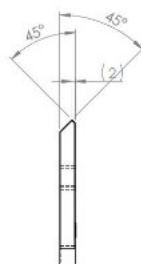

PRODUCT SHEET

Description:

Shower Hinge "Rio", 135DG, CPL, Glass/Glass, 8-10mm Glass Thickness, W/15DG Angle Adjustment Function & 25DG Return, Function, Brass Material, Hidden Screws., Black Fiber Gaskets: 2 x 1mm & 2 x 2mm Thickness., Load Capacity Pr. Pair: 45kg

Item number:

15.23.892-0

Units	Box	Carton	HS Code	Barcode
Pcs.	1	10	8302100090	
				5704866501323

SISO A/S

Mileparken 11
DK-2740 Skovlunde
Denmark
VAT: 24786013

Phone +45 45 830 900

www.siso.dk
siso@siso.dk

Danske Bank
Nytorv Branch
Copenhagen
SWIFT: DABADKKK

Account no.
4180 3112 112936
IBAN Account
DK7230003112112936