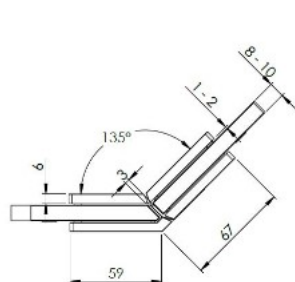

PRODUCT SHEET

Description:

Shower Hinge "Rio", 135DG, CPL, Glass/Glass, 8-10mm Glass Thickness, W/15DG Angle Adjustment Function & 25DG Return, Function, Brass Material, Hidden Screws., Black Fiber Gaskets: 2 x 1mm & 2 x 2mm Thickness., Load Capacity Pr. Pair: 45kg

Item number:

15.23.892-0

Units	Box	Carton	HS Code	Barcode
Pcs.	1	10	8302100090	
				5704866501323

SISO A/S

Mileparken 11
DK-2740 Skovlunde
Denmark
VAT: 24786013

Phone +45 45 830 900

www.siso.dk
siso@siso.dk