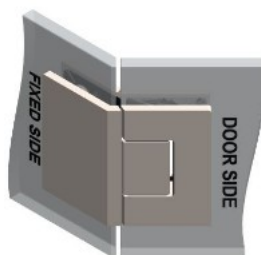

PRODUCT SHEET

Description:

Shower Hinge "Rio", 135DG, CPL, Glass/Glass, 8-10mm Glass Thickness, W/15DG Angle Adjustment Function & 25DG Return, Function, Brass Material, Hidden Screws., Black Fiber Gaskets: 2 x 1mm & 2 x 2mm Thickness., Load Capacity Pr. Pair: 45kg

Item number:

15.23.892-0

Units	Box	Carton	HS Code	Barcode
Pcs.	1	10	8302100090	
				5704866501323

SISO A/S

Mileparken 11
DK-2740 Skovlunde
Denmark
VAT: 24786013

Phone +45 45 830 900

www.siso.dk
siso@siso.dk

Danske Bank
Nytorv Branch
Copenhagen
SWIFT: DABADKKK

Account no.
4180 3112 112936
IBAN Account
DK7230003112112936