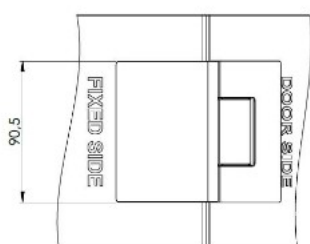

PRODUCT SHEET

Description:

Shower Hinge "Rio", 135DG, CPL, Glass/Glass, 8-10mm Glass Thickness, W/15DG Angle Adjustment Function & 25DG Return, Function, Brass Material, Hidden Screws., Black Fiber Gaskets: 2 x 1mm & 2 x 2mm Thickness., Load Capacity Pr. Pair: 45kg

Item number:

15.23.892-0

Units	Box	Carton	HS Code	Barcode
Pcs.	1	10	8302100090	
				5704866501323

SISO A/S

Mileparken 11
DK-2740 Skovlunde
Denmark
VAT: 24786013

Phone +45 45 830 900

www.siso.dk
siso@siso.dk