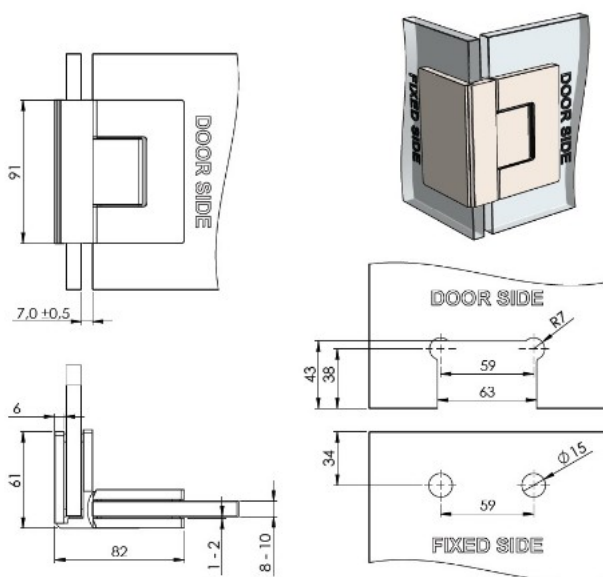

PRODUCT SHEET

Description:

Shower Hinge "Rio", 90DG, Polished Brass, Glass/Glass, 8-10 mm Glass Thickness, W/15 DG Angle Adjustment Function & 25DG, Return Function, Brass Material, Hidden Screws., Black Fiber Gaskets: 2 x 1mm & 2 x 2mm Thickness., Load Capacity Pr. Pair: 45kg

Item number:

15.23.891-0

Units	Box	Carton	HS Code	Barcode
Pcs.	1	10	8302100090	
				5704866060202

SISO A/S

Mileparken 11
DK-2740 Skovlunde
Denmark
VAT: 24786013

Phone +45 45 830 900

www.siso.dk
siso@siso.dk