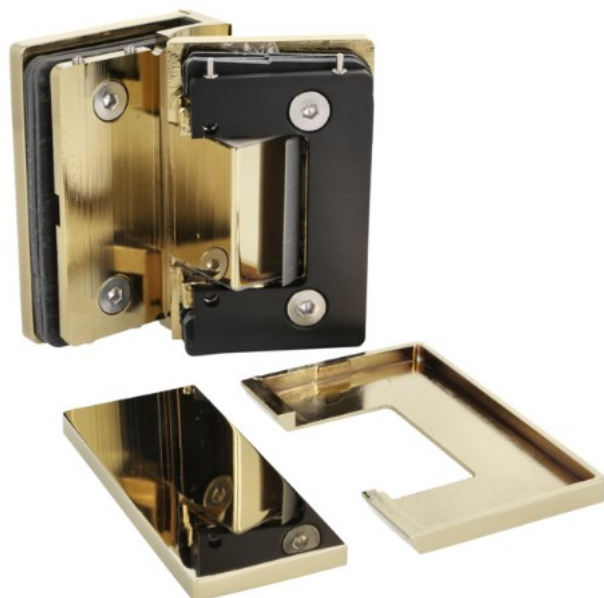

PRODUCT SHEET

Description:

Shower Hinge "Rio", 90DG, Polished Brass, Glass/Glass, 8-10 mm Glass Thickness, W/15 DG Angle Adjustment Function & 25DG, Return Function, Brass Material, Hidden Screws., Black Fiber Gaskets: 2 x 1mm & 2 x 2mm Thickness., Load Capacity Pr. Pair: 45kg

Item number:

15.23.891-0

Units	Box	Carton	HS Code	Barcode
Pcs.	1	10	8302100090	
				5704866060202

SISO A/S

Mileparken 11
DK-2740 Skovlunde
Denmark
VAT: 24786013

Phone +45 45 830 900

www.siso.dk
siso@siso.dk