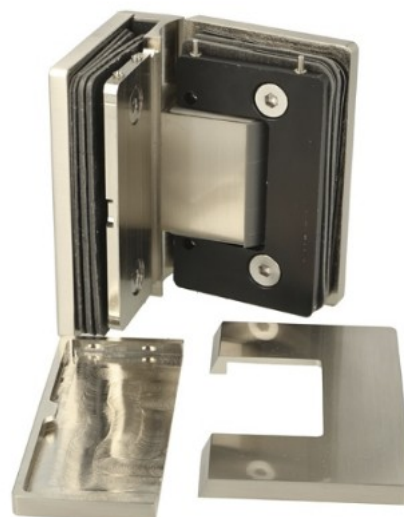

PRODUCT SHEET

Description:

Shower Hinge "Rio", 90DG, SS-Look, Glass/Glass, 8-10mm Glass Thickness, W/15DG Angle Adjustment Function & 25DG Return, Function, Brass Material, Hidden Screws., Black Fiber Gaskets: 2 x 1mm & 2 x 2mm Thickness., Load Capacity Pr. Pair: 45kg

Item number:

15.23.890-0

Units	Box	Carton	HS Code	Barcode
Pcs.	1	10	8302100090	
				5704866501316

SISO A/S

Mileparken 11
DK-2740 Skovlunde
Denmark
VAT: 24786013

Phone +45 45 830 900

www.siso.dk
siso@siso.dk

Danske Bank
Nytorv Branch
Copenhagen
SWIFT: DABADKKK

Account no.
4180 3112 112936
IBAN Account
DK7230003112112936