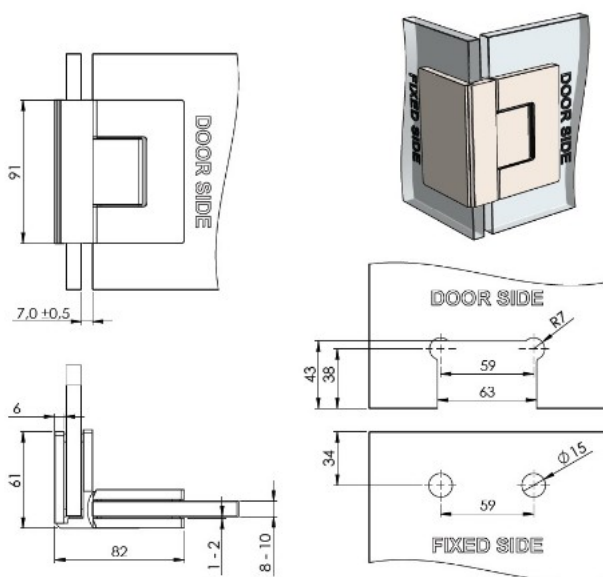

PRODUCT SHEET

Description:

Shower Hinge "Rio", 90DG, SS-Look, Glass/Glass, 8-10mm Glass Thickness, W/15DG Angle Adjustment Function & 25DG Return, Function, Brass Material, Hidden Screws., Black Fiber Gaskets: 2 x 1mm & 2 x 2mm Thickness., Load Capacity Pr. Pair: 45kg

Item number:

15.23.890-0

Units	Box	Carton	HS Code	Barcode
Pcs.	1	10	8302100090	
				5704866501316

SISO A/S

Mileparken 11
DK-2740 Skovlunde
Denmark
VAT: 24786013

Phone +45 45 830 900

www.siso.dk
siso@siso.dk