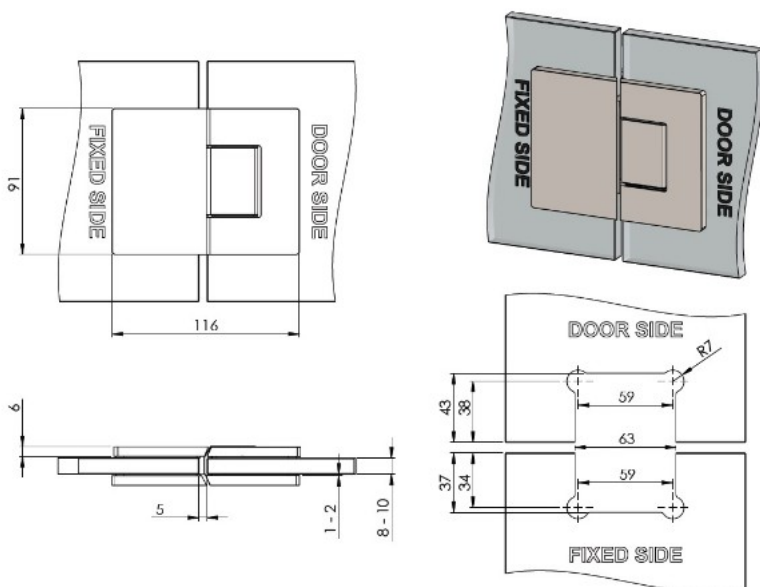

PRODUCT SHEET

Description:

Shower Hinge "Rio", 180DG, Black Finish, Glass/Glass, 8-10mm Glass Thickness, W/15 DG Angle Adjustment Function & 25DG, Return Function, Brass Material, Hidden Screws., Black Fiber Gaskets: 2 x 1mm & 2 x 2mm Thickness., Load Capacity Pr. Pair: 45kg.

Item number:

15.23.886-4

Units	Box	Carton	HS Code	Barcode
Pcs.	1	10	8302100090	
				5704866501255

SISO A/S

Mileparken 11
DK-2740 Skovlunde
Denmark
VAT: 24786013

Phone +45 45 830 900

www.siso.dk
siso@siso.dk