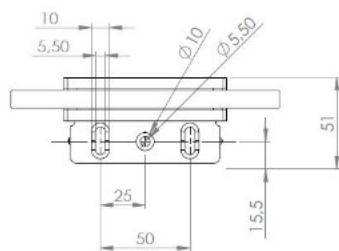

PRODUCT SHEET

Description:

Shower Hinge "Rio", Wall/Glass, Black Finish, Offset Back Pl, 8-10mm Glass Thickness, W/15 DG Angle Adjustment Function, & 25DG Return Function, Brass Material, Hidden Screws., Black Fiber Gaskets: 2 x 1mm & 2 x 2mm Thickness., Load Capacity Pr. Pair: 45kg

Item number:

15.23.883-4

Units	Box	Carton	HS Code	Barcode
Pcs.	1	20	8302100090	
				5704866501217

SISO A/S

Mileparken 11
DK-2740 Skovlunde
Denmark
VAT: 24786013

Phone +45 45 830 900

www.siso.dk
siso@siso.dk

Danske Bank
Nytorv Branch
Copenhagen
SWIFT: DABADKKK

Account no.
4180 3112 112936
IBAN Account
DK7230003112112936