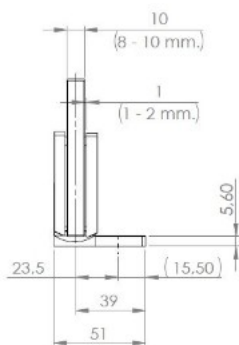

## Description:

Shower Hinge "Rio", Wall/Glass, Black Finish, Offset Back Pl, 8-10mm Glass Thickness, W/15 DG Angle Adjustment Function, & 25DG Return Function, Brass Material, Hidden Screws., Black Fiber Gaskets: 2 x 1mm & 2 x 2mm Thickness., Load Capacity Pr. Pair: 45kg

## Item number:

15.23.883-4

Units	Box	Carton	HS Code	Barcode
Pcs.	1	20	8302100090	
				5704866501217