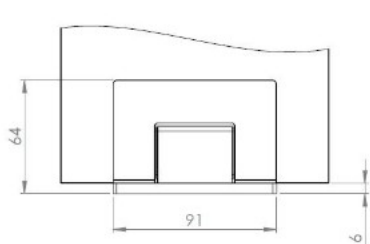

PRODUCT SHEET

Description:

Shower Hinge "Rio", Wall/Glass, Black Finish, Offset Back Pl, 8-10mm Glass Thickness, W/15 DG Angle Adjustment Function, & 25DG Return Function, Brass Material, Hidden Screws., Black Fiber Gaskets: 2 x 1mm & 2 x 2mm Thickness., Load Capacity Pr. Pair: 45kg

Item number:

15.23.883-4

Units	Box	Carton	HS Code	Barcode
Pcs.	1	20	8302100090	
				5704866501217

SISO A/S

Mileparken 11
DK-2740 Skovlunde
Denmark
VAT: 24786013

Phone +45 45 830 900

www.siso.dk
siso@siso.dk

Danske Bank
Nytorv Branch
Copenhagen
SWIFT: DABADKKK

Account no.
4180 3112 112936
IBAN Account
DK7230003112112936