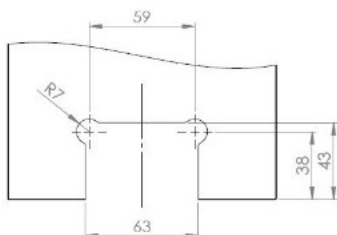

## Description:

Shower Hinge "Rio", Wall/Glass, Black Finish, Offset Back Pl, 8-10mm Glass Thickness, W/15 DG Angle Adjustment Function, & 25DG Return Function, Brass Material, Hidden Screws., Black Fiber Gaskets: 2 x 1mm & 2 x 2mm Thickness., Load Capacity Pr. Pair: 45kg

## Item number:

15.23.883-4

Units	Box	Carton	HS Code	Barcode
Pcs.	1	20	8302100090	
				5704866501217